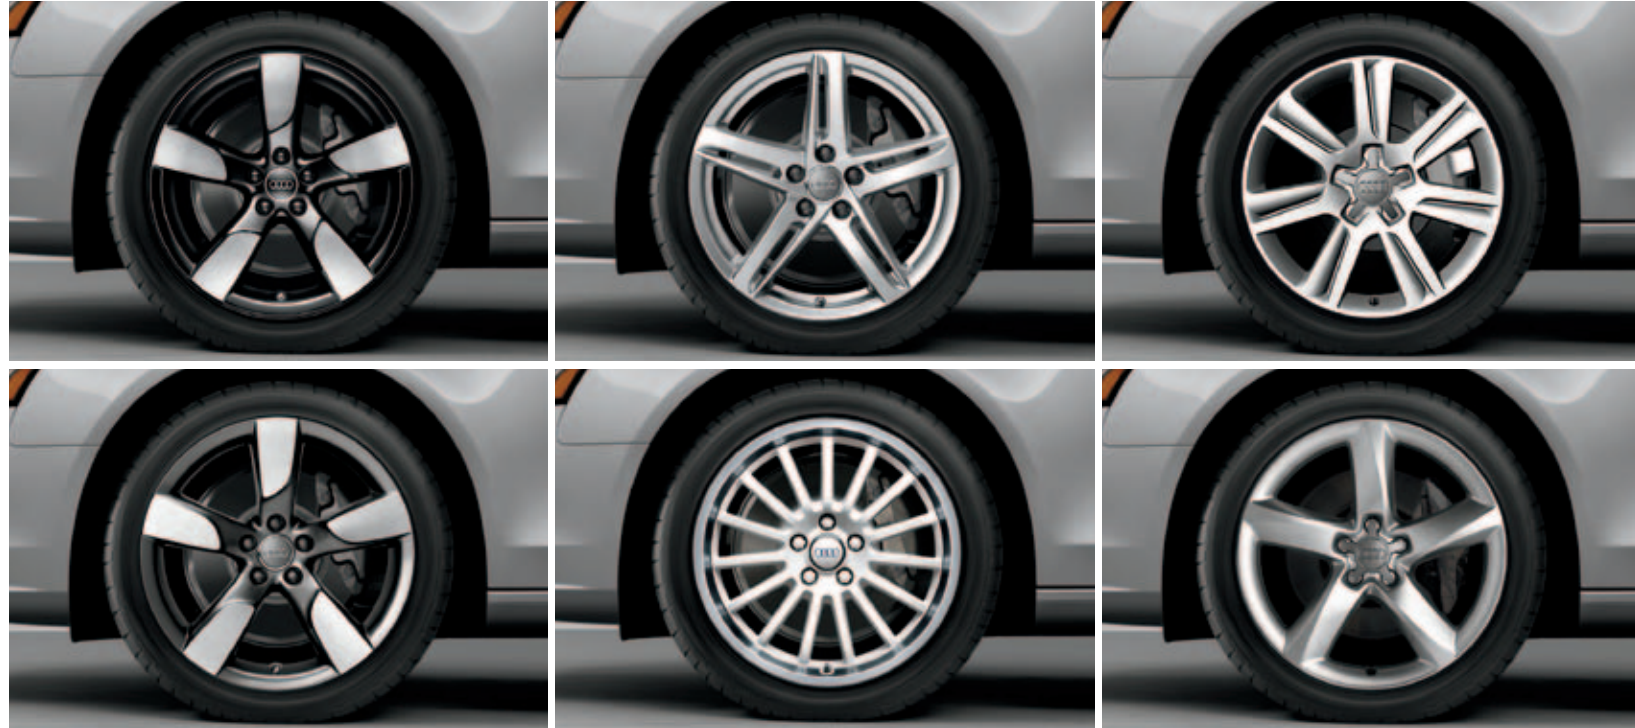

19" 5-arm hollow-spoke wheels—Black

Experience the high-performance beauty of this eye-catching design. The hollow-spoke feature results in a lightweight wheel that allows for more precise handling. Five-arm design features a machined face with gloss black spokes.