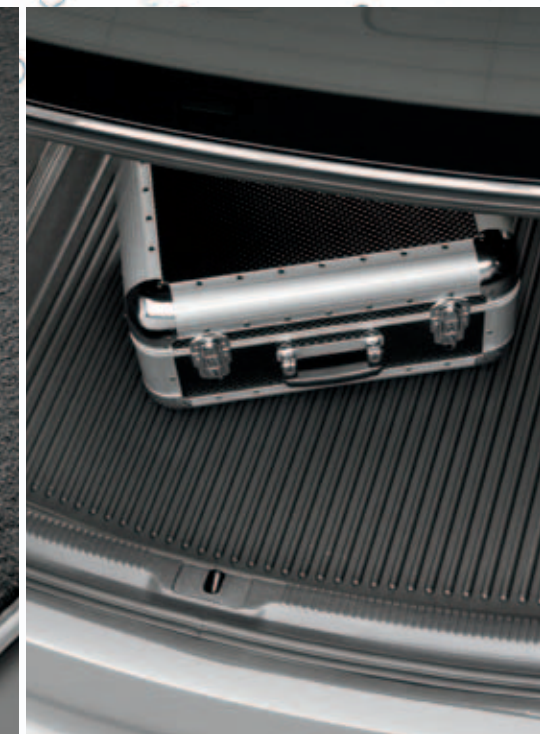

All-weather cargo mat¹

Custom fit for the A5 or S5. Textured material helps control load shifting. Raised lip helps contain spills and protect cargo-area carpeting from stains.