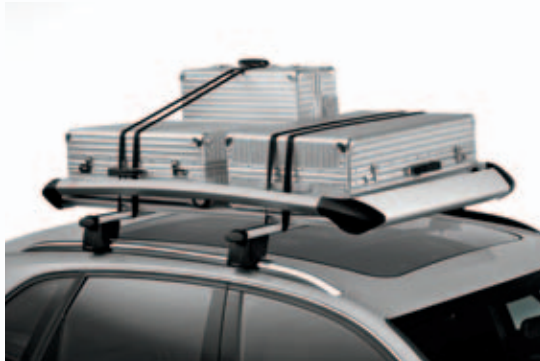

Aluminum bike rack¹

Base carrier bars storage bag

This rugged, ballistic-nylon bag has ample space for the side brackets and base carrier bars of the Audi roof-rack system.

Aluminum luggage basket¹

High-quality anodized-aluminum construction and a generous load area make this an excellent carrier. Side rails help prevent load shifting. Straps sold separately.