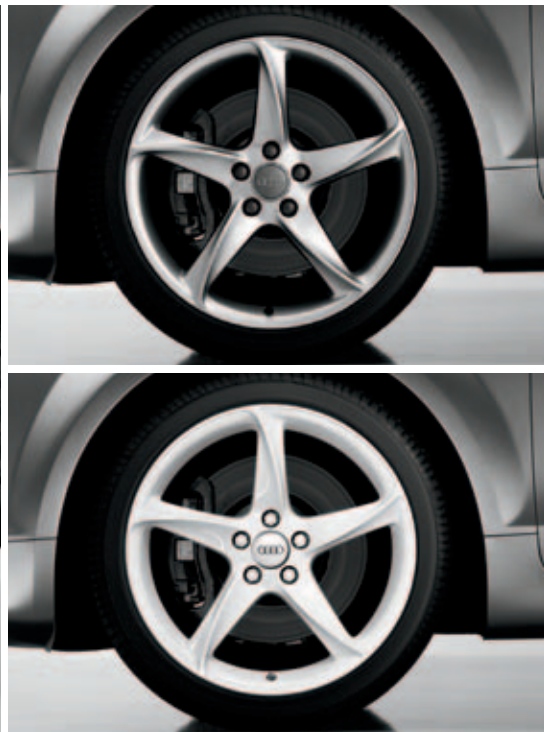

**19" 5-arm turbo-design wheels—Silver**

**19" 5-arm turbo-design wheels—White**

**19" 5-arm turbo-design wheels—Black**

Add a “twist” to turn admiring heads at every turn. Audi Genuine Alloy Wheels are designed with style and longevity in mind.