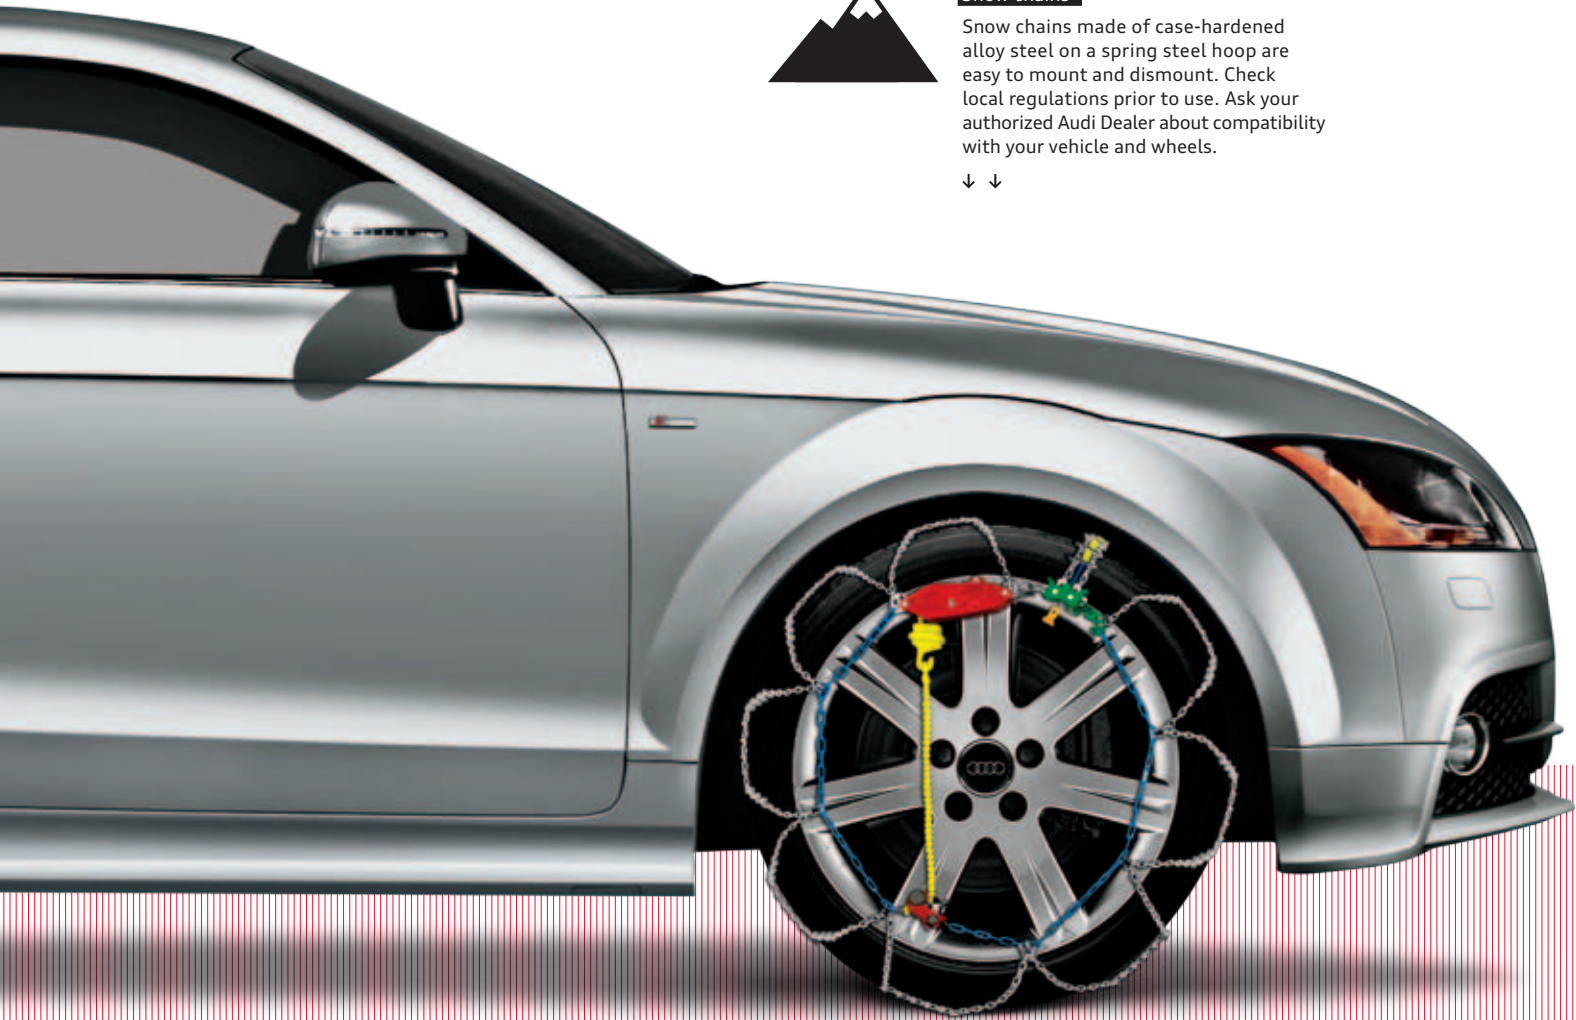

Snow chains¹

Snow chains made of case-hardened alloy steel on a spring steel hoop are easy to mount and dismount. Check local regulations prior to use. Ask your authorized Audi Dealer about compatibility with your vehicle and wheels.