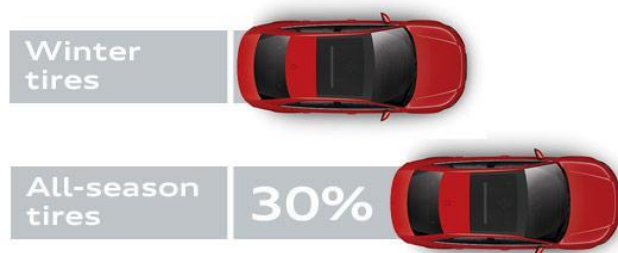

Audi Durham Special Winter Tire Pricing, Guaranteed Best Pricing.

2022 Audi Genuine Accessory Winter Wheel & Tire Packages

Audi Genuine Accessories

WINTER TIRES VS. ALL-SEASON TIRES

What is the difference between winter tires and all-season tires?

On dry pavement, with temperatures just below freezing, the stopping distance for vehicles equipped with all-season tires is 30% longer than for vehicles equipped with winter tires.

Winter tires also have better traction on a snowy surface at temperatures of -40°C than all-season tires have at $+4^{\circ}\text{C}$.
(Mahler 2008a)

Even on dry pavement, the overall performance of an all-season tire declines as the temperature becomes colder.
(Fountain Tire 2011)

WHY WINTER TIRES?

The performance you love. The confidence you need.

Newer generations of winter tires are designed with a more flexible rubber compound that is less prone to stiffen in colder temperatures. Their tread is also designed to provide improved traction on wet, slushy, snowy, icy, and dry cold surfaces. (Rubber Association of Canada 2007a)