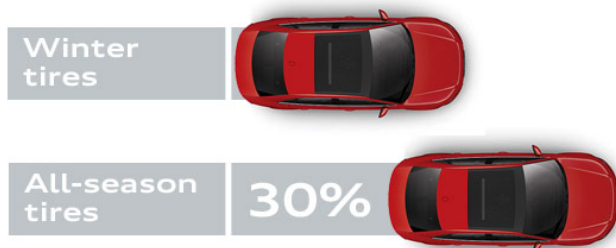

## Recognizing winter tires.

A three-peaked mountain snowflake symbol is placed on all winter tires that achieve performance-based standards. This symbol is used and recognized globally.

## What is the difference between winter tires and all-season tires?

On dry pavement, with temperatures just below freezing, the stopping distance for vehicles equipped with all-season tires is 30% longer than for vehicles equipped with winter tires.