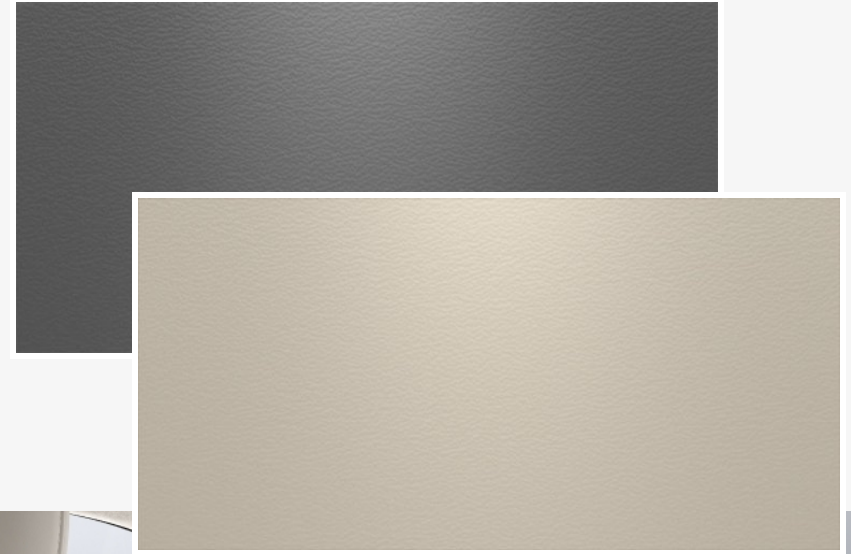

By Appointment to
His Majesty The King
Motor Car Manufacturers
Bentley Motors Limited
Crewe Cheshire

BENTLEY

PRESENTING

YOUR BENTLEY 2027
BENTAYGA AZURE V8

YOUR PAINT

Glacier White (Solid)

Glacier White is an elegant, solid paint finish that is ideal for customers looking for a less ostentatious choice of white. It was developed for the launch of the Continental range in 2002.

YOUR INTERIOR

Interior Colour Split - B in Linen and Gravity Grey

Hand-picked from herds that graze high above sea level in Northern Europe, all leather hides used to upholster the Bentayga are naturally free of the insect bites that could otherwise leave blemishes in the leather.

YOUR VENEER

Piano Black

A deep, mirror-like black finish applied to fine Walnut veneer, Piano Black is reminiscent of the impressive grand piano. A lustrous jewel finish, the deep colour compliments and reflects the elaborate detail of your Bentley. Hand finished and highly technical Piano Black is the ultimate statement of modernism.

YOUR WHEELS

22" Ten Spoke Wheel - Black Painted and Bright Machined

Striking and elegant 22" black painted and bright machined directional wheel, exclusive to Azure

YOUR DETAILS

EFNGBYC2

The Bentley Commissioning Code allows you to retrieve your configuration at a later time. Simply select Retrieve from the menu and enter your Code to continue your commissioning experience.