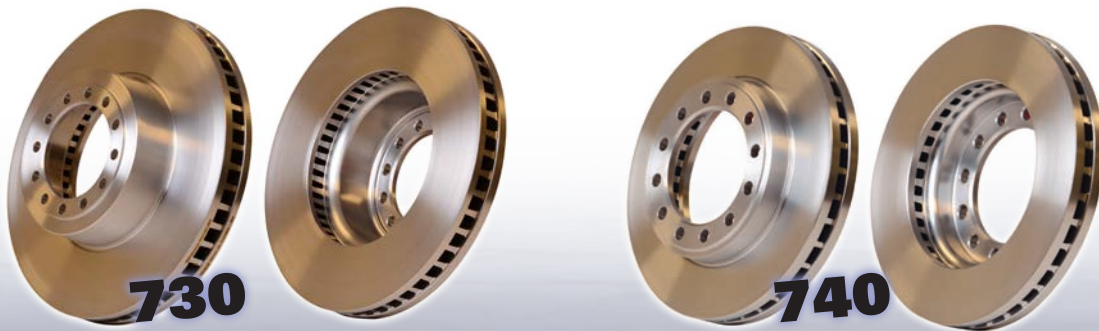

TRY ISUZU'S VALUE LINE

A MONEY SAVING OPTION

FleetValue Part Number (8 - Digit p/n)	Description	Abbreviated Application
2-9404R-720-0 (97780194)	Rotor, Disc Brakes, Front	1999 ~NPR/NPR-HD (Diesel), 1998 ~ NPR (Gas)
2-9404R-730-0 (97780195)	Rotor, Disc Brakes, Front	1999-2011 ~ NQR, 1999-2012 ~ NPR-HD Gas, 2005-2011 ~ NRR
2-9404R-740-0 (97780329)	Rotor, Disc Brakes, Front	06/1995-1998 NPR & W-Series (Diesel) 06/1995-1997 NPR & W-Series (Gas)

Note: Isuzu Commercial Truck of America, Inc.
Recommends that you replace both rotors as a match set to provide balance and maximum braking performance.
Please refer to your service manual for proper installation procedures.

Milwaukee
2326 W St. Paul Ave
Milwaukee, WI 53233
1-800-422-6772

West Allis
10915 W Rogers St
West Allis, WI 53227
414-321-3100

Madison
6303 Pepsi Way
Madison, WI 53598
1-866-846-0680

www.BadgerTruck.com

FleetValue™ Brake Rotors