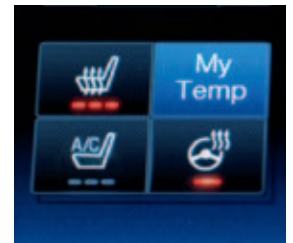

Safety and Security

Personal Safety System™ for driver and front passenger with dual-stage front airbags,³ safety belt pretensioners, safety belt energy-management retractors, safety belt usage sensors, driver's seat position sensor, crash severity sensor, restraint control module and Front-Passenger Sensing System; Belt-Minder® front safety belt reminder; driver and front-passenger knee airbags;³ front-seat side airbags;³ LATCH (Lower Anchors and Tether Anchors for Children); side-curtain airbags³ with roll-fold technology; AdvanceTrac® electronic stability control with Curve Control; anti-theft perimeter alarm; brake-actuated traction control; child-safety rear door locks; emergency glow-in-the-dark, in-trunk release handle; MyKey®; power door locks; SecuriCode™ invisible keypad; SecuriLock® Passive Anti-Theft System; side-intrusion door beams; SOS Post-Crash Alert System™; and Tire Pressure Monitoring System (excludes spare)

¹Not available on MKZ Hybrid. ²SYNC Services varies by trim level and model year and may require a subscription. Traffic alerts and turn-by-turn directions available in select markets. Message and data rates may apply. Ford Motor Company reserves the right to change or discontinue this product service at any time without prior notification or incurring any future obligation. ³Always wear your safety belt and secure children in the rear seat.