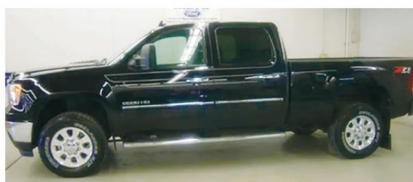

\$37,957

STK# Z0615
LEATHER
29K MILES

2017 Ram 1500 Rebel 4WD

\$41,731

STK# 7686
LEATHER TRIM
BACK UP CAMERA
ONLY 14,000 MILES

2013 GMC Sierra 2500 SLT

\$42,968

STK# F2110
ONLY 24K MILES
LEATHER
CREW CAB