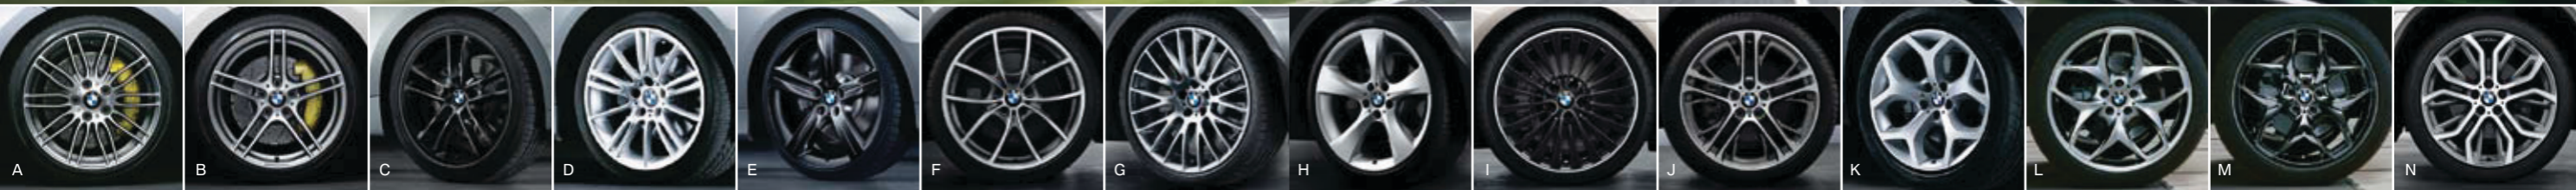

BMW APPROVED HIGH-PERFORMANCE WHEEL PACKAGES

For more information about BMW Approved High-Performance Wheel Packages, visit your nearest Retailer.

1 SERIES (2008 On)

A. 18" BMW Performance Double Spoke 269
Dunlop SP Sport 01 Run-flat
215/40R18 Y, Front
245/35R18 Y, Rear
MSRP $3,599.50

B. 18" BMW Performance Double Spoke 313
Dunlop SP Sport 01 Run-flat
215/40R18 Y, Front
245/35R18 Y, Rear
MSRP $3,799.50

C. 18" Double Spoke 182 Black
Bridgestone Potenza RE050
Run-flat
215/40R18 Y, Front
245/35R18 Y, Rear
MSRP $3,699.50

3 SERIES (1999–2006)

A. 18" BMW Performance Double Spoke 269
Michelin Pilot Sport
225/40ZR18, Front
255/35ZR18, Rear
MSRP $3,879.50

3 SERIES (2006 On)

A. 19" BMW Performance Double Spoke 269
Pirelli P Zero Run-flat
225/35R19 Y, Front
255/30R19 Y, Rear
MSRP $4,499.50

B. 19" BMW Performance Double Spoke 313
Bridgestone Potenza RE050
Run-flat
225/35R19 Y, Front
255/30R19 Y, Rear
MSRP $4,599.50

D. 18" M Spider Spoke 193
Michelin Pilot Sport 2 Run-flat
225/40R18 Y, Front
255/35R18 Y, Rear
MSRP $4,199.50

E. 19" Star Spoke 199 Black
Bridgestone Potenza RE050
Run-flat
225/35R19 Y, Front
255/30R19 Y, Rear
MSRP $4,499.50

5 SERIES (2004–2010)

19" M Double Spoke 172
(not shown)
(not for xDrive® models)
Continental Sport Contact 2
245/35R19 Y, Front
275/30R19 Y, Rear
MSRP $4,299.50

A. 19" BMW Performance Double Spoke 269
(not for xDrive models)
Continental Sport Contact 2
245/35R19 Y, Front
275/30R19 Y, Rear
MSRP $4,499.50

18" M Double Spoke 135
(not shown)
(for xDrive models only)
Goodyear Eagle NCT5 Run-flat
245/40R18 Y, Front & Rear
MSRP $4,299.50

6 SERIES (2004–2010)

19" Star Spoke 249
(not shown)
(not for M6)
Bridgestone Potenza RE050
Run-flat
245/40R19 W, Front
275/35R19 W, Rear
MSRP $5,199.50

5 SERIES (2011 On) and 6 SERIES (2012 On)

F. 20" V Spoke 356 Bicolour
Dunlop SP Sport Maxx GT
Run-flat
245/35R20 Y, Front
275/30R20 Y, Rear
MSRP $5,999.50

G. 20" Cross Spoke 312 Ferric Grey
Dunlop SP Sport Maxx GT
Run-flat
245/35R20 Y,
Front 275/30R20 Y,
Rear MSRP $5,799.50

20" Cross Spoke 312 Silver

(not shown)
Dunlop SP Sport Maxx GT
Run-flat
245/35R20 Y, Front
275/30R20 Y, Rear
MSRP $5,799.50

H. 20" Star Spoke 311
Dunlop SP Sport Maxx GT
Run-flat
245/35R20 Y, Front
275/30R20 Y, Rear
MSRP $5,799.50

I. 20" Multi Spoke 410 Bicolour Polished Black
Dunlop SP Sport Maxx GT
Run-flat
245/35R20 Y, Front
275/30R20 Y, Rear
MSRP $5,999.50

5 SERIES GT (2010 On)

G. 21" Cross Spoke 312 Ferric Grey
Pirelli P Zero Run-flat
245/35R21 Y, Front
275/30R21 Y, Rear
MSRP $5,299.50

H. 21" Star Spoke 311
Pirelli P Zero Run-flat
245/35R21 Y, Front
275/30R21 Y, Rear
MSRP $6,499.50

21" Star Spoke 311 Midnight Chrome
(not shown)
Pirelli P Zero Run-flat
245/35R21 Y, Front
275/30R21 Y, Rear
MSRP $7,499.50

7 SERIES (2005–2008)

21" Star Spoke 128
(not shown)
Pirelli P Zero Nero
245/35R21 Y, Front
285/30R21 Y, Rear
MSRP $5,299.50

7 SERIES (2009 On)
G. 21" Cross Spoke 312 Ferric Grey
Pirelli P Zero Run-flat
245/35R21 Y, Front
275/30R21 Y, Rear
MSRP $6,499.50

H. 21" Star Spoke 311
Pirelli P Zero Run-flat
245/35R21 Y, Front
275/30R21 Y, Rear
MSRP $6,499.50