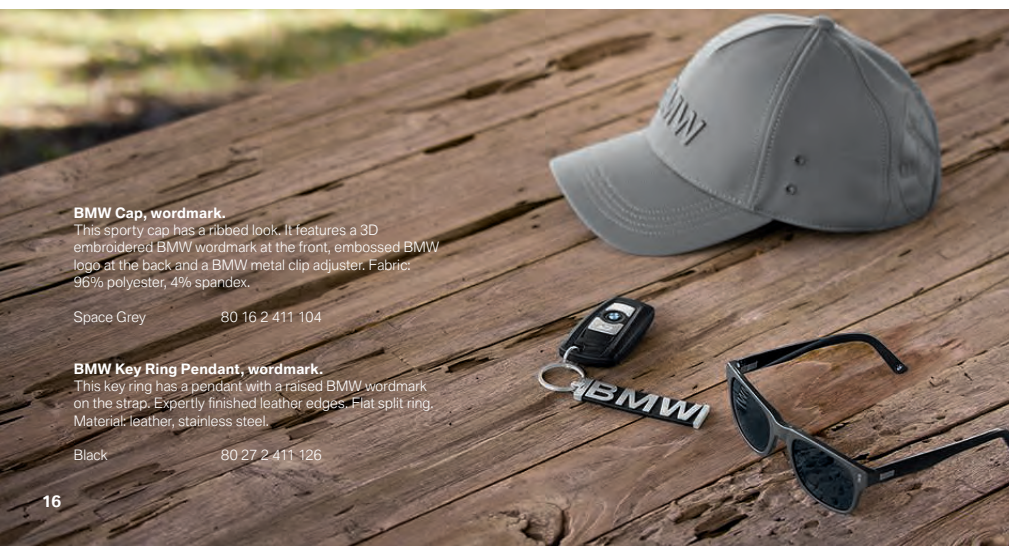

BMW Cap, wordmark.

This sporty cap has a ribbed look. It features a 3D embroidered BMW wordmark at the front, embossed BMW logo at the back and a BMW metal clip adjuster. Fabric: 96% polyester, 4% spandex.

Space Grey 80 16 2 411 104

BMW Key Ring Pendant, wordmark.

This key ring has a pendant with a raised BMW wordmark on the strap. Expertly finished leather edges. Flat split ring. Material: leather, stainless steel.

Black 80 27 2 411 126