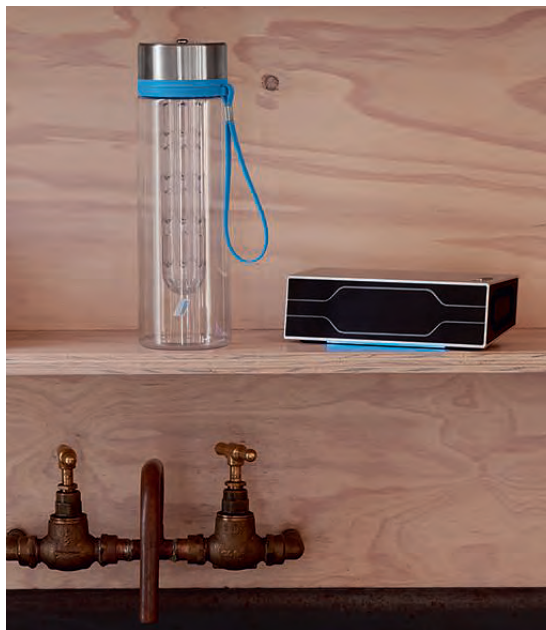

Grey 80 24 2 359 289

BMW i T-Shirt with i8 Print, kids.

Roundneck kids' T-shirt with water-based, abstract BMW i8 print, blue contrasting seams and BMW i logo on the left side of the hem. Fabric: organic cotton.

Grey Melange 104-152 80 14 2 411 520-524

BMW i Bluetooth Loudspeaker.

Bluetooth speaker made of metal, with outstanding sound quality. Includes 3D Stereo and Super Bass. Long wireless range and integrated hands-free function for smartphones. Powerful battery for a running time of up to 10 hours. Charging cable included. Output: 2 x 10 watt. Frequency range: 60 Hz-19 kHz. Bluetooth 4.0. 2200 mAh. Material: metal. Dimensions: 17.9 x 5.9 x 5.3 cm.

Silver / Black 80 29 2 411 534

BMW i Drinks Bottle.

Drinks bottle with contemporary BMW i looks and integrated sieve. Includes carry strap. Material: Tritan™. Capacity: 750 ml.

Transparent 80 56 2 359 288

BMW i T-Shirt Interactive, kids.

For little fashion designers: kids' T-shirt for decorating and playing. Includes fabric marker pens. The cardboard packaging contains detachable pieces mimicking the BMW i8 and BMW i3 silhouettes. Fabric: organic cotton.

White 104-128 80 14 2 411 517-519