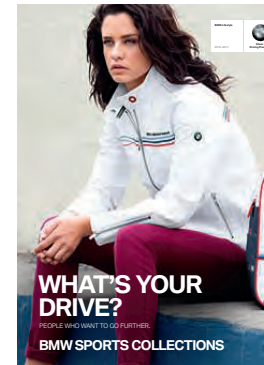

BMW Sports Collections 2015-2017