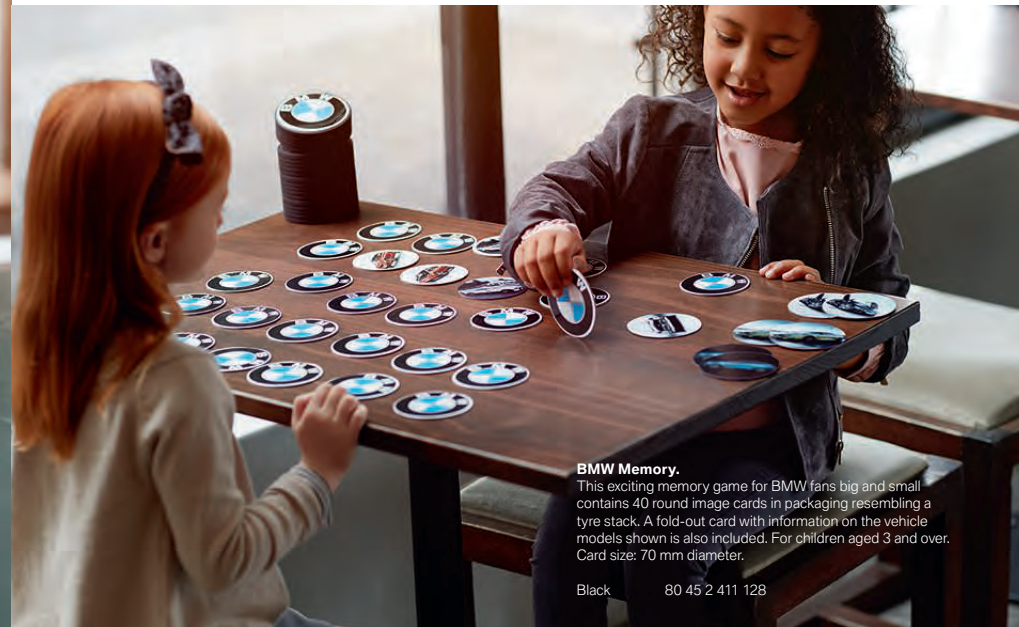

BMW Memory.

This exciting memory game for BMW fans big and small contains 40 round image cards in packaging resembling a tyre stack. A fold-out card with information on the vehicle models shown is also included. For children aged 3 and over. Card size: 70 mm diameter.

Black 80 45 2 411 128