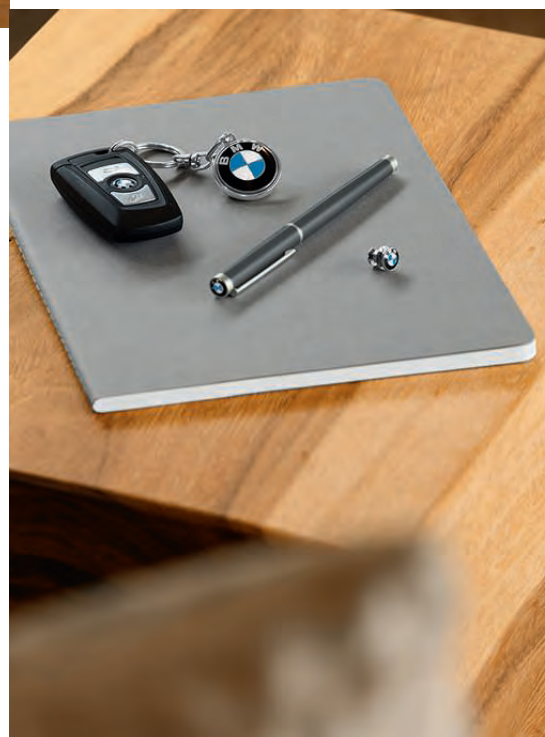

BMW Mouse Pad.

Mouse pad with BMW X6 motif. Non-slip backing, smooth speed-top surface for optimal glide performance. Material: plastic. Dimensions: 240 x 190 mm.

Multicoloured 80 28 2 411 121

BMW X6 Computer Mouse.

Wireless computer mouse in the shape of the BMW X6. Automatic sleep mode. Material: plastic.

Multicoloured 80 29 2 411 123

BMW USB Stick.

Small USB stick with silver-coloured casing. Folding mechanism and slim black lanyard with clip. Material: metal.

Silver, 8 GB	80 29 2 288 709
Silver, 16 GB	80 29 2 358 820
Silver, 32 GB	80 29 2 411 124

BMW Logo Key Ring.

Glossy key ring pendant with three-colour BMW logo. Material: metal.

Silver 80 23 0 444 663