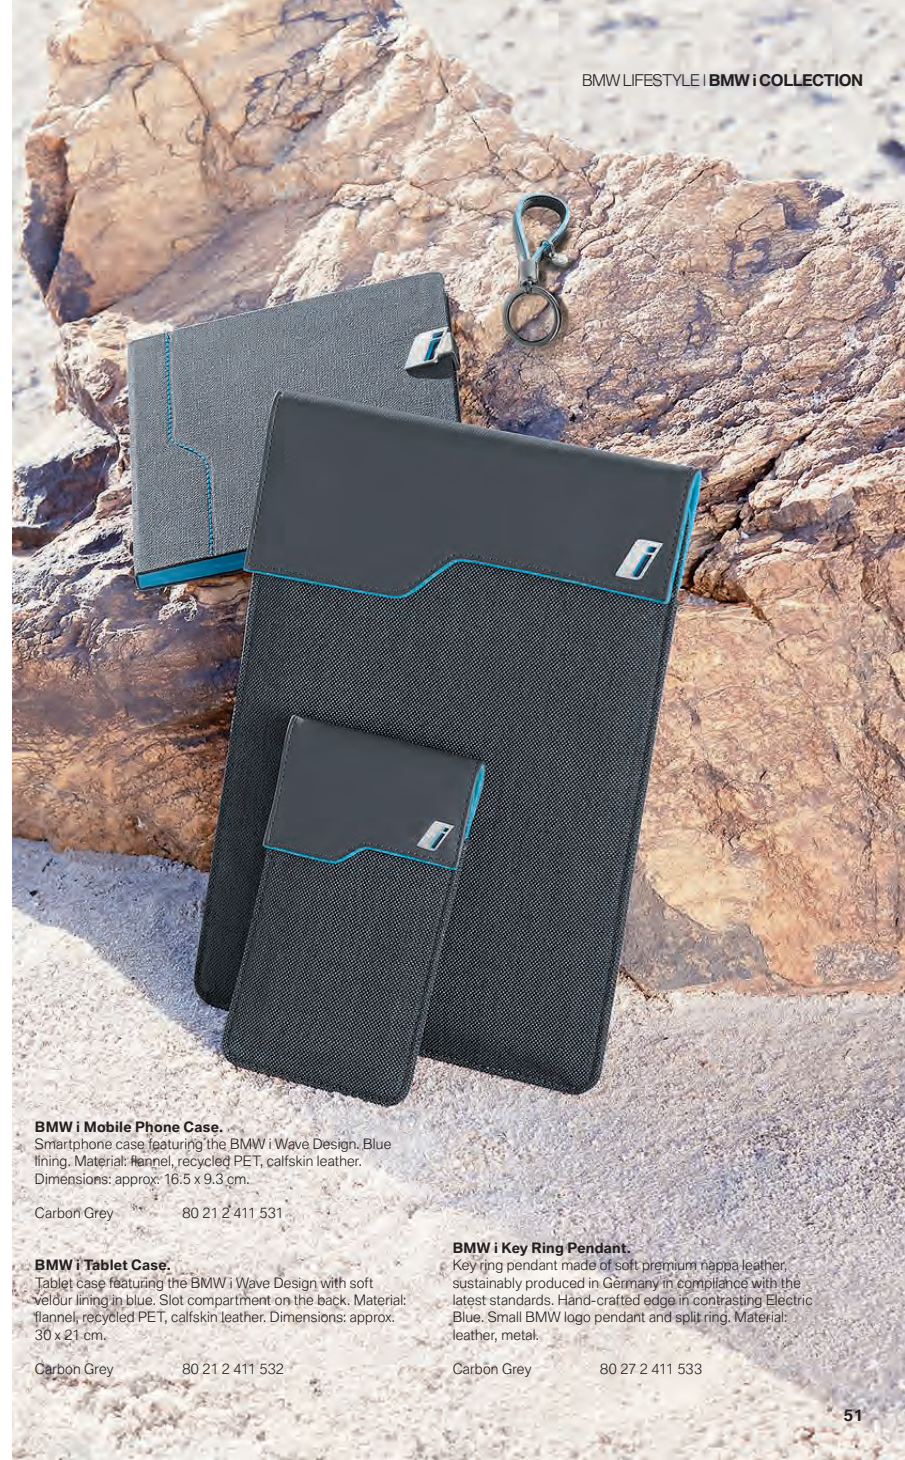

BMW i Lanyard.

Carbon Grey 80 23 2 411 535

BMW i Mobile Phone Case.

Smartphone case featuring the BMW i Wave Design. Blue lining. Material: flannel, recycled PET, calfskin leather. Dimensions: approx. 16.5 x 9.3 cm.

Carbon Grey 80 21 2 411 531

BMW i Tablet Case.

Tablet case featuring the BMW i Wave Design with soft velvet lining in blue. Slot compartment on the back. Material: flannel, recycled PET, calfskin leather. Dimensions: approx. 30 x 21 cm.

Carbon Grey 80 21 2 411 532

BMW i Key Ring Pendant.

Key ring pendant made of soft premium nappa leather, sustainably produced in Germany in compliance with the latest standards. Hand-crafted edge in contrasting Electric Blue. Small BMW logo pendant and split ring. Material: leather, metal.

Carbon Grey 80 27 2 411 533