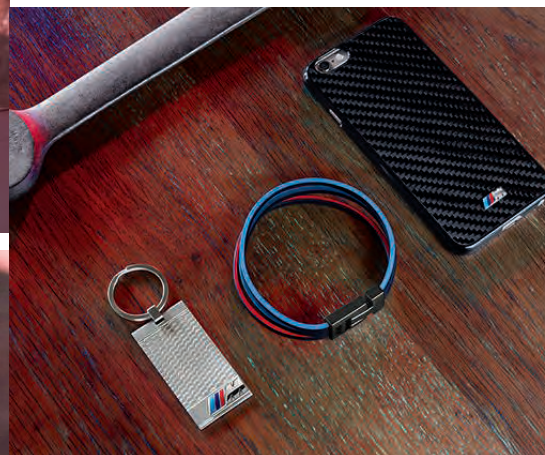

PERFORMANCE MEETS PRECISION.

BMW M T-Shirt, men.

Round-neck T-shirt made of ribbed material with textured BMW M logo print across the chest. Dynamic seams. Material: 96% cotton, 4% elastane.

Black S-XXL 80 14 2 410 900-904

BMW M Automatic Chronograph.

High-precision automatic chronograph. Exclusive Swiss Sellita automatic movement with sapphire crystal base plate and laser-engraved BMW M logo. Case made of solid stainless steel. Applied indices, luminous hands and characteristic tachymeter display. Watch face with three chronometer dials as well as date and day-of-the-week display. BMW logo on the crown. Waterproof up to 50 ATM. Includes premium gift box with screwdriver to adjust the links of the bracelet. Made in Switzerland. Material - case: stainless steel, sapphire crystal cover and sapphire crystal base plate. Material - bracelet: stainless steel.

Silver, diameter 43 mm
80 26 2 406 695

BMW M Bracelet, unisex.

This stylish bracelet consists of three individual strips of leather, with edges in the original BMW M colours. Anthracite metal clasp with glossy black M logo print. Material: leather, metal. Dimensions: 20 x 1.6 x 0.7 cm.

Black 80 23 2 410 921

BMW M Performance Sunglasses, unisex.

Sporty aviator sunglasses. Glossy black finish, M logo pin on the side and cut-out temples. Graduated anthracite lenses with 100% UV protection. Frame: acetate. Lenses: nylon.

Black 80 25 2 410 927

BMW M Carbon Key Ring Pendant.

Key ring pendant made of real twin-layer carbon. Pull-twist ring, embossed BMW M logo, three separate attachment eyelets. Made in Germany. Material: carbon, stainless steel.

Black 80 27 2 410 929

BMW M Soft Case.

Carbon-style soft case with coloured BMW M stripes and BMW M logo. Material: plastic, acrylic.

Black	
Apple iPhone 6	80 21 2 413 758
Apple iPhone 6 Plus	80 21 2 413 759
Samsung Galaxy S6	80 21 2 413 760

BMW M Carbon Hard Case.

Glossy hard case made of real carbon with coloured BMW M logo. Material: carbon, acrylic.

Black	
Apple iPhone 6	80 21 2 413 761
Apple iPhone 6 Plus	80 21 2 413 762
Samsung Galaxy S6	80 21 2 413 763

BMW M Stainless Steel Key Ring Pendant.

Key ring pendant with embossed texture echoing the design of the BMW M4 air inlet grille. Coloured M logo. Made in Germany. Material: stainless steel.

Silver 80 27 2 410 928

BMW M Performance Notebook.

Faux-leather notebook with red pocket in the cover and three bookmarks sporting the colours of the BMW M stripes. Black page edging with red BMW M statement "M. THE MOST POWERFUL LETTER IN THE WORLD." Material: synthetic leather, FSC® paper. Pages: 200. Dimensions: 140 x 205 mm.

Black 80 24 2 410 924