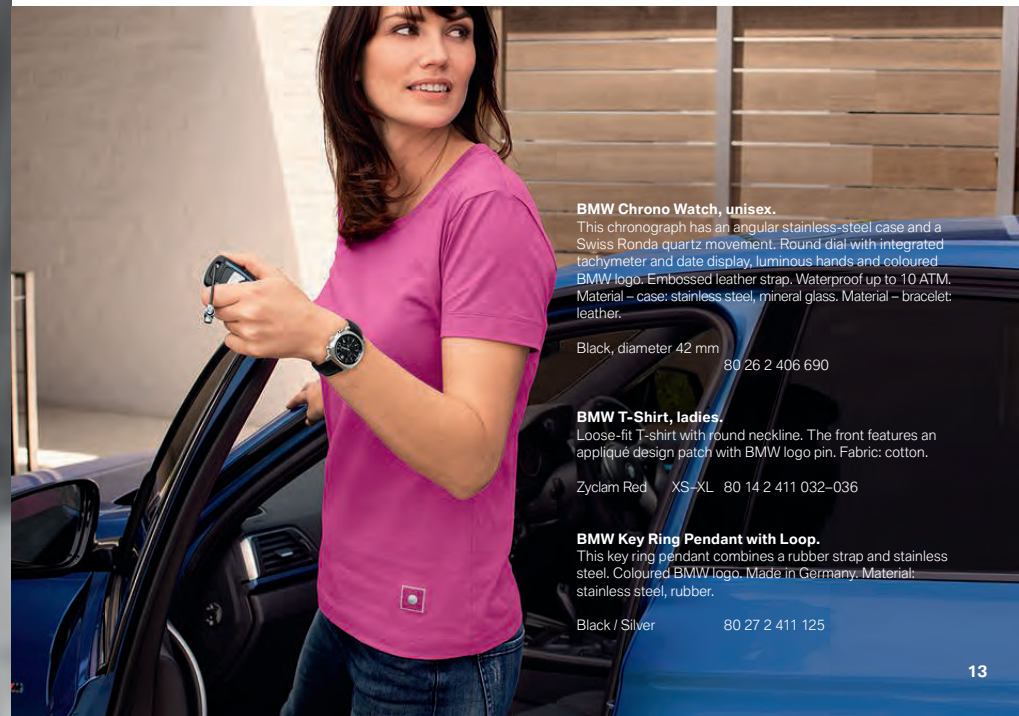

BMW Chrono Watch, unisex.

This chronograph has an angular stainless-steel case and a Swiss Ronda quartz movement. Round dial with integrated tachymeter and date display, luminous hands and coloured BMW logo. Embossed leather strap. Waterproof up to 10 ATM. Material - case: stainless steel, mineral glass. Material - bracelet: leather.

Black, diameter 42 mm 80 26 2 406 690

BMW T-Shirt, ladies.

Loose-fit T-shirt with round neckline. The front features an appliqué design patch with BMW logo pin. Fabric: cotton.

Zyclam Red XS-XL 80 14 2 411 032-036

BMW Key Ring Pendant with Loop.

This key ring pendant combines a rubber strap and stainless steel. Coloured BMW logo. Made in Germany. Material: stainless steel, rubber.

Black / Silver 80 27 2 411 125