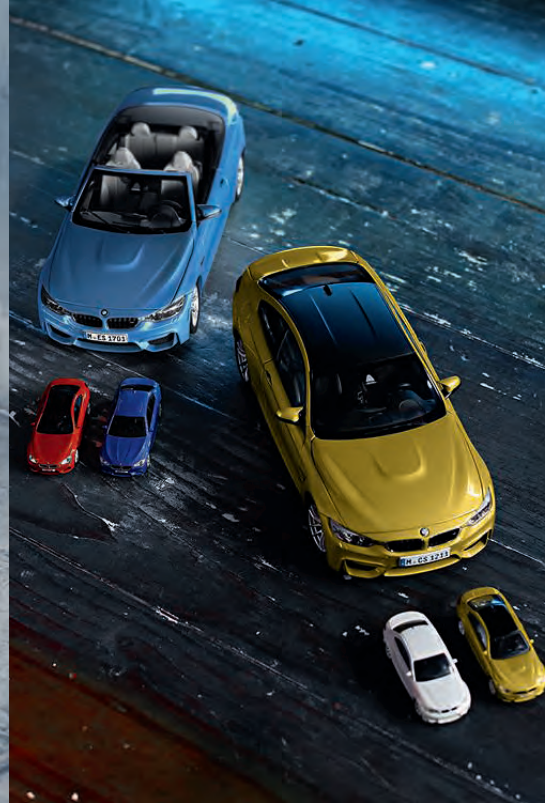

BMW M4 Coupé (F82).

This BMW M4 Coupé model comes with a functional steering wheel. The doors, bonnet and boot lid can be opened, and the interior floor mimics the original's carpeting.

1:18 scale

Black Sapphire	80 43 2 339 605
Austin Yellow	80 43 2 339 606
Yas Marina Blue	80 43 2 339 607

1:43 scale*

Yas Marina Blue	80 42 2 348 799
Sakhir Orange	80 42 2 348 800
Silverstone	80 42 2 348 801

BMW M4 Convertible (F83).

A detailed miniature of the BMW M4 Convertible, this model comes with functional steering as well as doors, a boot lid and a bonnet that can all be opened. The interior floor mimics the original's carpeting.

1:18 scale

Mineral Grey	80 43 2 339 610
Austin Yellow	80 43 2 339 611
Yas Marina Blue	80 43 2 339 612

BMW M Car Collection Set.

(1 Series M Coupé, M4 Coupé, M5, M6 Coupé)

Included in this set of four BMW M models are the 1 Series M Coupé, M4 Coupé, M5 and M6 Coupé, in the colours Alpine White, Austin Yellow, Monte Carlo Blue and Sakhir Orange.

1:64 scale

Box with mixed colours	80 45 2 365 554