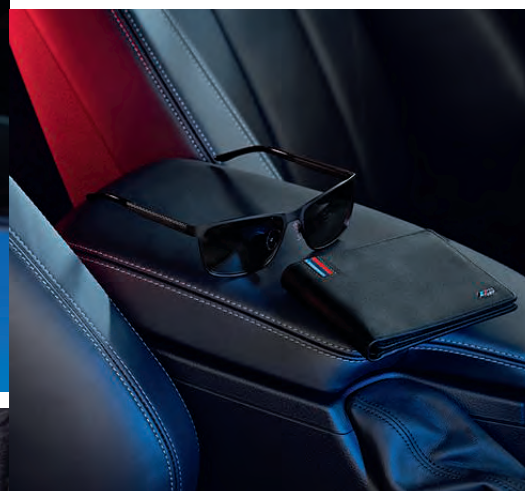

CONCENTRATED POWER.

BMW M Lifestyle Headphones.

Bluetooth 4.0 Lifestyle headphones for listening to music and using the phone. Inside of the ear cups with coloured BMW M stripes decoration. Headband with BMW M statement "M. THE MOST POWERFUL LETTER IN THE WORLD." Controls integrated in cable and ear cups. Running time: approx. 25 hours. Material: metal, plastic, nylon, man-made leather.

Black 80 29 2 410 933

BMW M Bag.

Black 80 22 2 410 941

BMW M Trolley.

Carbon-style trolley with telescopic handle, water-repellent zips, integrated TSA numeric lock and four double castors echoing the BMW M4 rim design. Includes two shoe bags and a FIDLOCK™ magnetic buckle on the elasticated straps. Material: polycarbonate, polyester. Dimensions: 68 x 44 x 26 cm. Weight: 3.7 kg. Capacity: 68 litres.

Black 80 22 2 410 937

BMW M Boardcase.

Carbon-style hard-shell trolley with telescopic handle, water-repellent zips, integrated TSA numeric lock and four double castors echoing the BMW M4 rim design. FIDLOCK™ magnetic buckle on the elasticated straps. Shoe bag. Carry-on size. Material: polycarbonate, polyester. Dimensions: 55 x 40 x 32 cm. Weight: 3.0 kg. Capacity: 42 litres.

Black 80 22 2 410 938

BMW M Personal Care Bag.

Roomy wash bag with carry handle and metal hanger. Large main compartment, two side pockets. Decorated with coloured BMW M stripes. Water-repellent coating on the inside. Material: nylon, polyester. Dimensions: 25.4 x 21.6 x 10 cm.

Black 80 22 2 410 942

BMW M Sunglasses, unisex.

Black 80 25 2 410 926

BMW M Wallet.

Leather wallet without coin compartment. Eleven credit card slots, two notes compartments. BMW M stripes design, embossed M logo on the inside. Individual compartments with red fabric lining. Upper: leather. Lining: viscose. Dimensions: 12 x 9.4 x 1.5 cm.

Black 80 21 2 410 934

BMW M Sports Bag.

This sports bag boasts a powerful design, with a spacious main compartment and a large outer pocket with zip pulls modelled on the BMW M steering wheel spoke. The lining echoes the design of the BMW M4 air inlet grille. The carrying strap is designed to evoke a seatbelt. Material: nylon, polyester. Dimensions: 30 x 51 x 20 cm.

Black 80 22 2 410 939