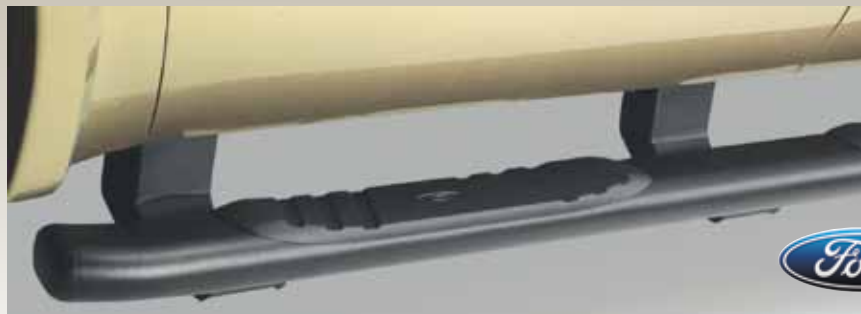

RUNNING BOARDS AND BARS

AMP RESEARCH POWER RUNNING BOARDS

- Power deployed
- Powder coated finish

Starting At:
$1550
Installed

BLACK STEP BAR

- Black powder coated
- Plastic traction pads

Starting At:
$450
Installed

5 INCH FORD STEP BAR

- Corrosion-resistant aluminum tubing is rugged yet lightweight.
- Wide, slip-resistant step pads are made of plastic to provide sure footing

Starting At:
$599
Installed