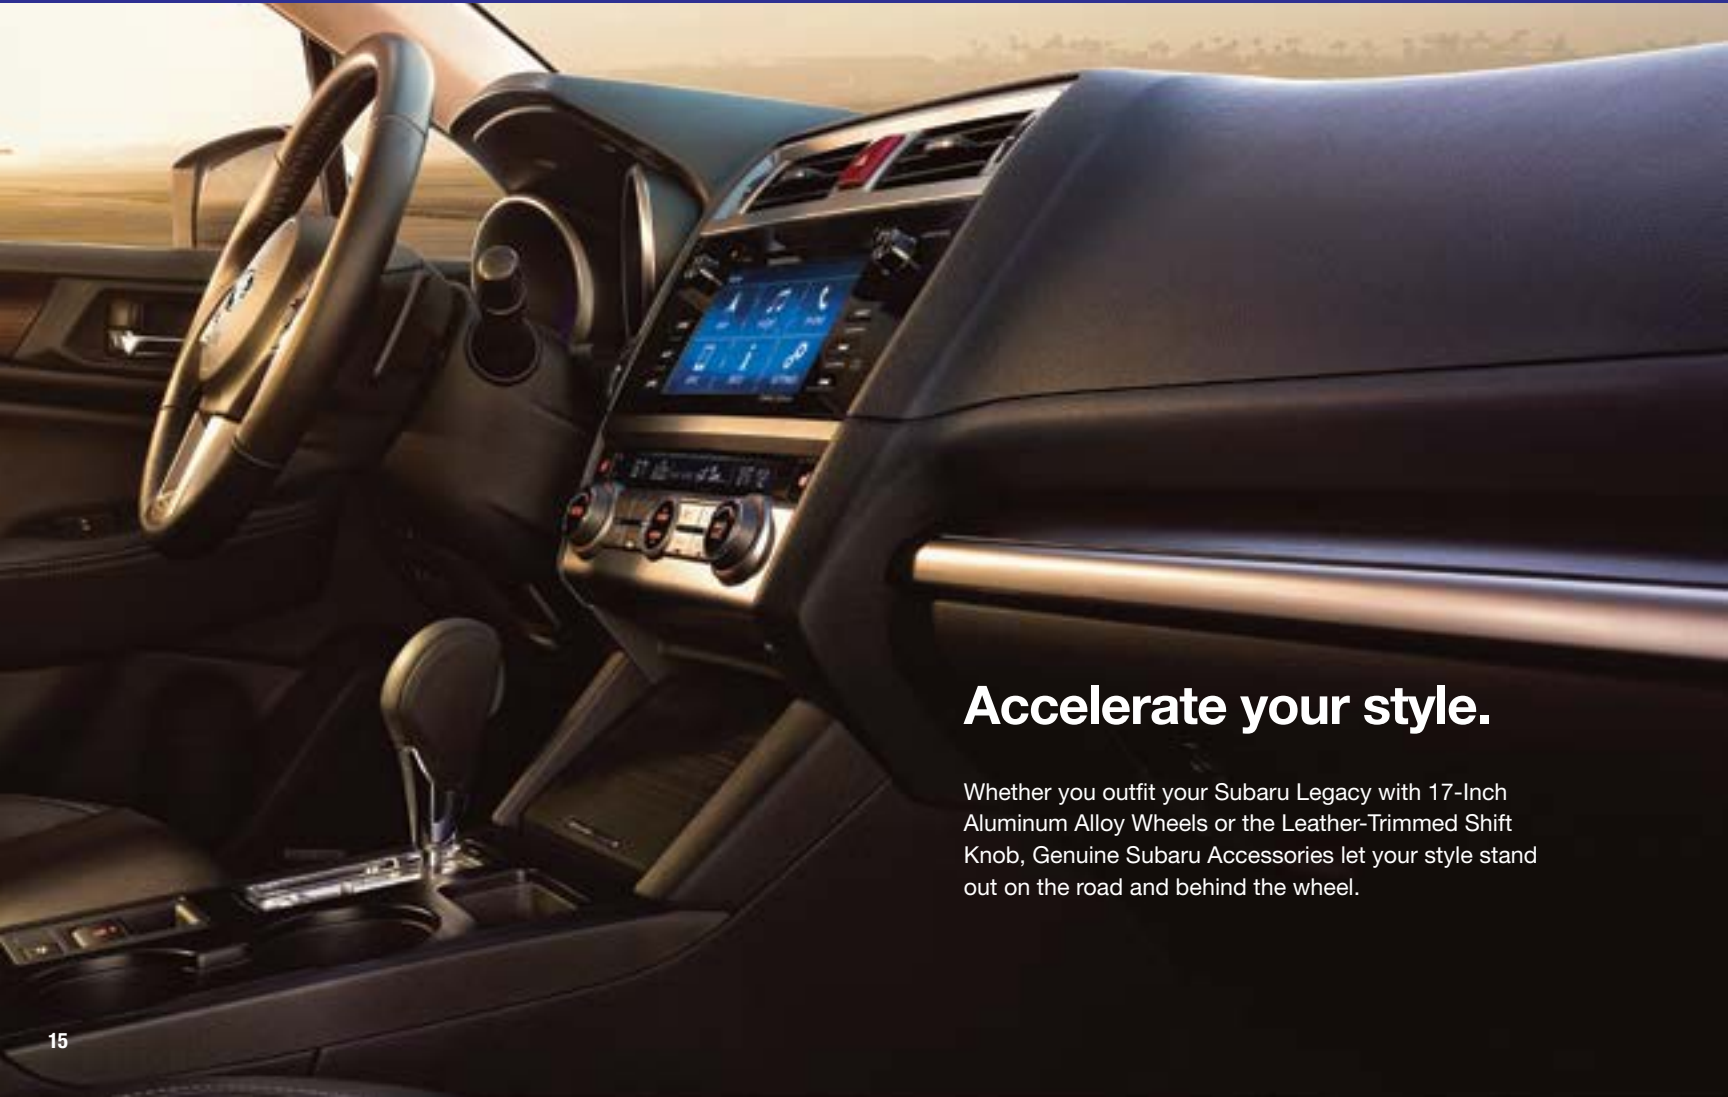

Accelerate your style.

Whether you outfit your Subaru Legacy with 17-Inch Aluminum Alloy Wheels or the Leather-Trimmed Shift Knob, Genuine Subaru Accessories let your style stand out on the road and behind the wheel.