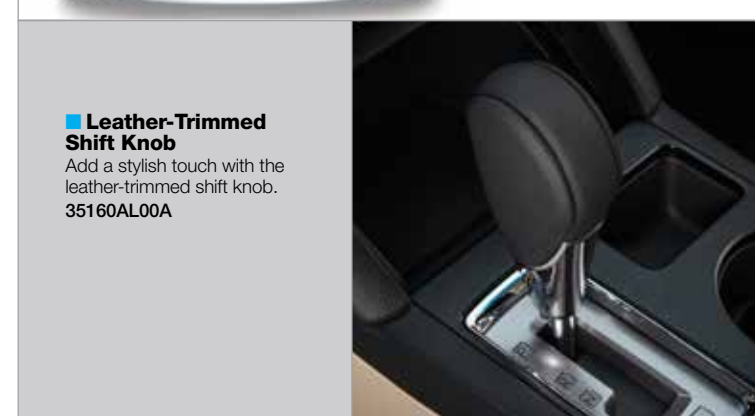

Leather-Trimmed Shift Knob

Add a stylish touch with the leather-trimmed shift knob. 35160AL00A