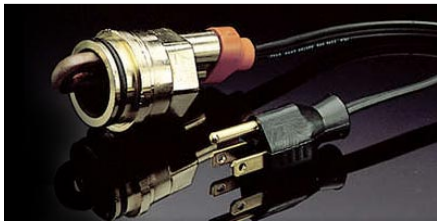

Lexus Genuine Accessories

Block Heater $237.00*

Custom designed for your Lexus providing 400 watts of heating power. Provides easy cold weather starts reducing engine wear and faster interior warm-up. Includes a 'strain relief' electrical cord.