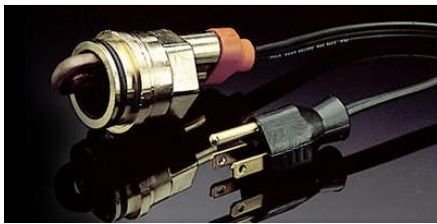

Lexus Genuine Accessories

Block Heater
$237.00*

- Custom designed for your Lexus providing 400 watts of heating power.
- Provides easy cold weather starts reducing engine wear.
- Provides faster interior warm-up.
- Includes a 'strain relief' electrical cord.