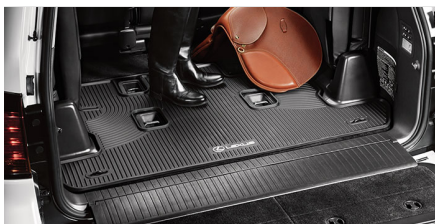

Hitch Ball 2"
\$31.70*

Hitches and Accessories have been designed specifically for your vehicle. Please consult your Lexus Dealer for vehicle specific information.

Paint Protection Film
\$655.50*

Genuine Lexus paint protection film, designed for the hood and front fenders, helps guard your vehicle from weathering, UV radiation and road debris that can chip and scratch the finish. Constructed from durable, nearly invisible thermoplastic urethane, the clear-coated film helps your Lexus maintain a like-new appearance, while allowing you to clean and maintain your vehicle the same as before. Backed by a 7 year limited warranty. At participating dealers only.

Lexus Genuine Accessories

Cargo Liner
\$134.70*

The Cargo Liner provides long-lasting cargo area protection. Uniquely designed and custom fitted to the LX cargo floor, the liner is made of tough, easy-to-clean material that features an embossed LX logo. The skid-resistant surface helps keep items in place while on the road.

Cargo Net
\$51.48*

From grocery bags to sporting goods, the Lexus cargo net keeps it all together. The highly elastic envelope structure can hold items up to 30 pounds in an upright position. Since the cargo area already has anchors built in, the net is extremely easy to install.