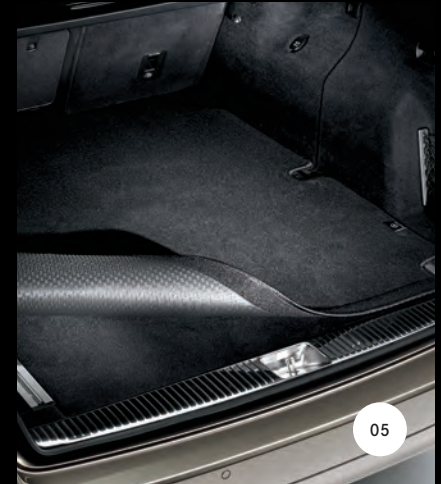

01

02

03

UTILITY & CARE CARGO MANAGEMENT

04 COAT HANGER

A convenient way to transport clothing without creasing it, the sturdy hanger easily attaches to either front head restraint with the available universal adapter.

For safety, please remove and stow the hanger when the rear seats are occupied. Not available with Interior Package.

05 REVERSIBLE CARGO MAT

This antislip mat pulls double duty to protect the cargo-area carpet, with a grippy side and a soft fabric side. It's constructed from durable polyester, and can be connected to the available load sill protector.