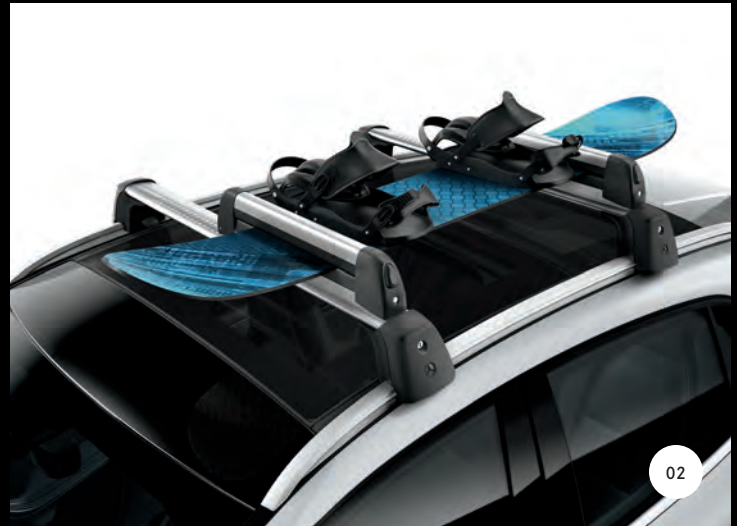

01 BICYCLE RACK

Extremely lightweight bicycle racks attach easily to the roof rack basic carrier (sold separately). The bikes can be mounted to the rack before or after it's fitted to the carrier. The support frame folds down when not in use to reduce aerodynamic drag, and up to three bicycle racks can be mounted to the carrier at one time (up to the roof's load capacity).

Racks are suitable for bikes with frame diameters of up to 98 mm (circular frame tubes) or 110 x 70 mm (oval tubes). Requires distance adapter.

Distance adapter for bicycle rack (not shown). This easily fitted element is required for attaching the bicycle racks to the basic carrier bars.

02 STANDARD SKI AND SNOWBOARD RACK

Carry up to four pairs of skis or up to two snowboards by attaching the standard-size rack to the accessory basic carrier (sold separately). A pull-out function allows easier loading and unloading without reaching across the roof.

03 DELUXE SKI AND SNOWBOARD RACK

Also available is a deluxe rack that can carry up to six pairs of skis or four snowboards. Its pull-out design offers the same security and ease of use as the larger version.