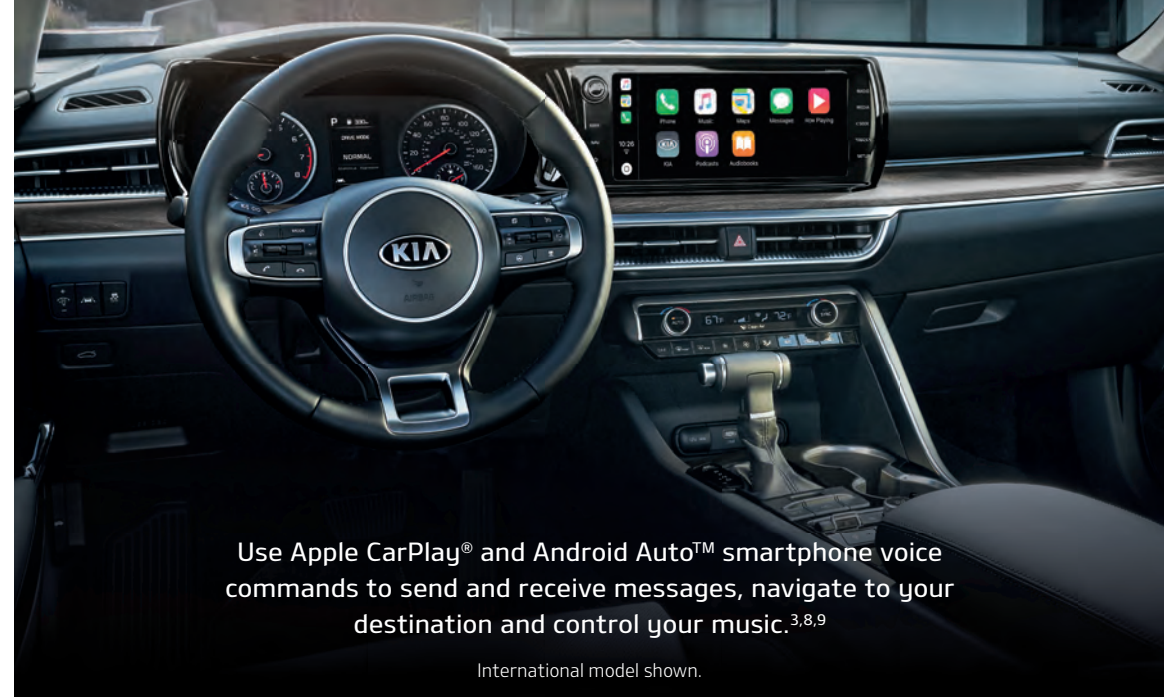

**BOSE PREMIUM AUDIO<sup>1,10</sup>**  
includes 12 high-performance speakers and surround sound

**HEADS-UP DISPLAY (HUD)<sup>1</sup>**  
lets you keep your eyes on the road by subtly projecting key driving information on the windshield

**WIRELESS CHARGING<sup>1,3</sup>**  
keeps your smartphone fully charged while you're on the road

**FIVE USB PORTS<sup>1</sup>**  
located throughout the cabin to charge everyone's devices

<sup>1</sup> Available feature. See features page or visit [kia.ca](http://kia.ca) for full details.

## UVO | Intelligence™

It connects, checks, finds and reminds – from the convenience of your smartphone<sup>1,3,5</sup>

Free for the first three years. <sup>1</sup> Available feature. See features page or visit [kia.ca](http://kia.ca) for full details.

## STAY CONNECTED

Use Apple CarPlay® and Android Auto™ smartphone voice commands to send and receive messages, navigate to your destination and control your music.<sup>3,8,9</sup>

International model shown.