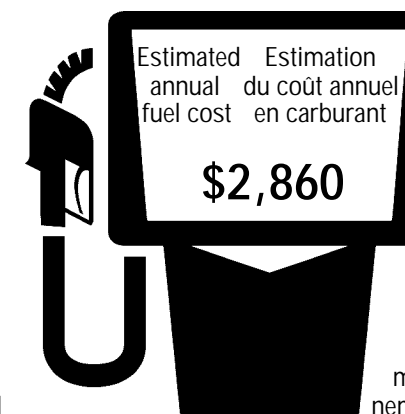

Chrysler Canada Inc.

**5-YEAR / 100,000-KM
$0 DEDUCTIBLE
POWERTRAIN WARRANTY**

24-Hour Roadside Assistance

FULLY TRANSFERABLE

2014 Chrysler, Jeep Dodge and Ram vehicles are backed by a 5-year or 100,000-kilometre fully transferable Powertrain Limited Warranty* with $0 deductible plus 24-hour roadside assistance.+ SRT vehicles are backed by a 3-year or 60,000-kilometre fully transferable Powertrain Limited Warranty* with $0 deductible plus 24-hour roadside assistance. Basic Warranty coverage is for 3 years or 60,000 kilometres.* Rust-through coverage on all body sheet metal is for 3 years. The Cummins Turbo Diesel engine is protected by a separate Limited Warranty, covering the engine for 5 years or 160,000 kilometres.* The EcoDiesel engine is backed by a 5-year or 100,000-kilometre fully transferable Powertrain Limited Warranty* with $0 deductible plus 24-hour roadside assistance.+

* Whichever comes first. Some conditions may apply.†The 5-year/100,000-kilometre Powertrain Limited Warranty does not apply to vehicles sold for certain commercial uses. See your retailer for full details.

*This Vehicle Is Manufactured To Meet Specific Canadian Requirements.
This Vehicle Is Not Manufactured For Sale Or Registration Outside Of Canada.*

ENERGUIDE

Ask your dealer for the **FUEL CONSUMPTION GUIDE**
or call 1-800-387-2000.

CITY / VILLE
13.0 22
L/100 km mi/gal

HIGHWAY / ROUTE
8.5 33
L/100 km mi/gal

These estimates are based on the Government of Canada's approved criteria and testing methods. The actual fuel consumption of this vehicle may vary. Refer to the Fuel Consumption Guide.

Canada

Données obtenues selon les critères et méthodes d'essais approuvés par le Gouvernement du Canada. La consommation réelle de carburant de ce véhicule peut varier. Consultez le Guide de consommation de carburant.

**Demandez le GUIDE DE CONSOMMATION DE CARBURANT
à votre concessionnaire ou composez le 1-800-387-2000.**