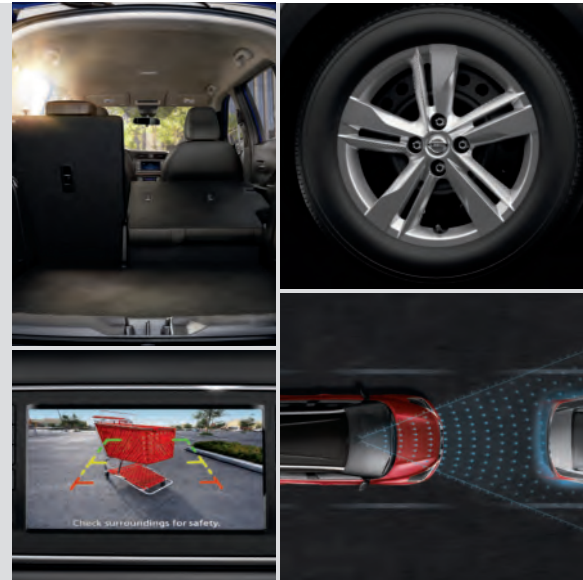

CHOOSE YOUR INTERIOR

Nissan Kicks® SR shown in Charcoal Prima-TEX™ with optional equipment.

Charcoal Cloth
S | SV

Charcoal Cloth
SR

Charcoal Prima-TEX™
SR

CHOOSE YOUR TRIM LEVEL

S

- 1.6-L DOHC 16-valve 4-cylinder engine
- Xtronic CVT® (Continuously Variable Transmission)
- Hill start assist
- Anti-lock Braking System (ABS) with Brake Assist¹⁵
- Electronic Brake force Distribution (EBD)
- 16" Steel wheels with wheel covers
- Automatic Emergency Braking with Pedestrian Detection³
- Rear Automatic Braking⁴
- Lane Departure Warning⁷
- High Beam Assist
- Blind Spot Warning⁶
- Rear Cross Traffic Alert⁵
- Rear Sonar System¹⁶
- Remote keyless entry with Push Button Start
- Power windows and door locks
- Intelligent Auto Headlights
- Tilt/telescoping steering wheel
- Driver's seat armrest
- 60/40 Split fold-down rear seats
- 7" Touch-screen display
- RearView Monitor¹⁷
- Siri® Eyes Free⁸
- Bluetooth® Hands-free Phone System⁸
- Illuminated steering wheel-mounted audio and Bluetooth® controls⁸
- AM/FM audio system with six speakers
- USB connection ports for compatible devices¹⁸
- Vehicle Dynamic Control (VDC)¹⁹ with Traction Control System (TCS)

SR

INCLUDES SV EQUIPMENT PLUS

- LED headlights with LED signature accents
- Fog lights
- Rear roof spoiler
- Dark chrome grille
- Front and rear bumpers with body-color inserts
- Prima-Tex™-appointed dash with contrast stitching
- Silver-painted exterior door trim
- Black-painted heated outside mirrors with LED turn signal indicators
- Intelligent Around View® Monitor²³
- Leather-wrapped steering wheel
- Leather-wrapped shift knob
- Sport seat fabric with color accents and stitching
- Integrated Dynamics-control Module