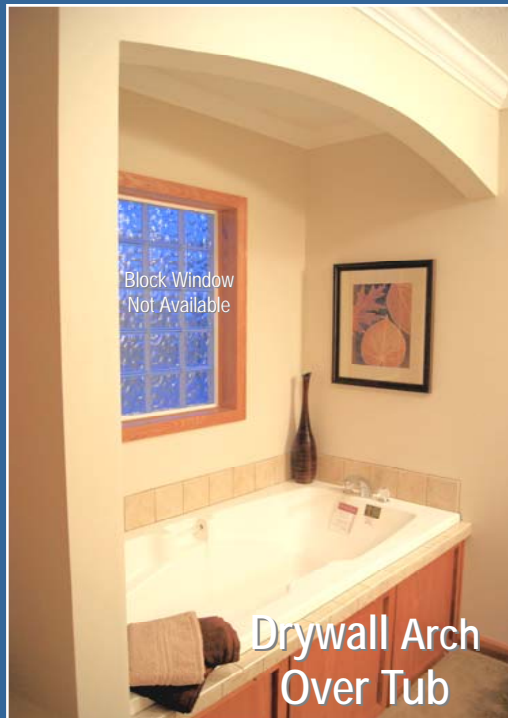

Tubs & Showers

Moen Faucets

Chateau Single Lever Bath Faucet

Camerist
Single
Handle
Kitchen
Faucet
with Pull
Out

2 Handle
Laundry Tub
Faucet

2-Handled Garden Tub Filler
7" Hi-Arc Spout

Brantford
Chrome
Kitchen
Faucet
with
Pulldown
Spray