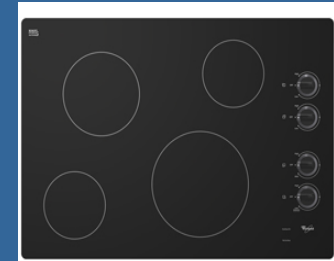

Deluxe Gas Range

Microwave Range Hood

Wall Oven
Microwave

Self Cleaning Gas Range

Gas Cook Top

Electric, Smooth
Surface Cook Top

18 C.F. Refrigerator

22 C. F.
Side X Side
Refrigerator

Washers and Dryers

Please Note: The only color available for Washers & Dryers is White.

Hutches

Cabinets, Shelves, Ceilings

Utility Sink With Base Cabinets

Storage Closet

Laundry Work Zone

Drop Zone