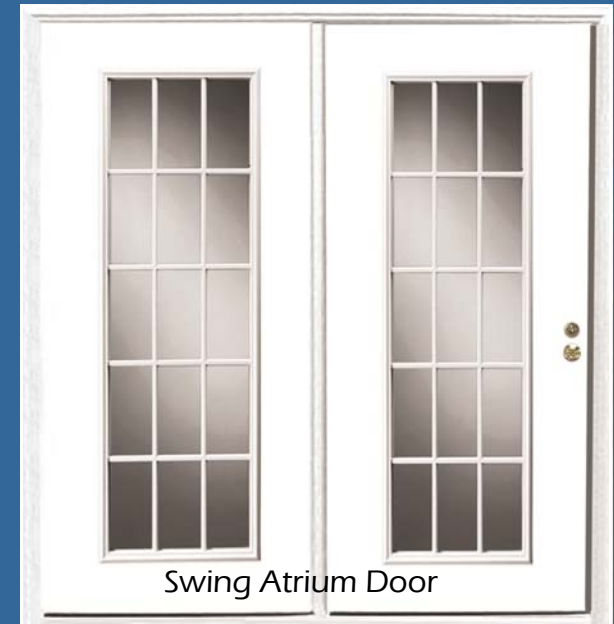

Exterior Doors

Leaded Glass Steel Door
(Sidelights Standard-No Storm Door)

Round Top Steel Door
(Sidelight Standard-No Storm Door)

Oval Steel Door

6 Panel Steel Door
(Self Storing Storm Door is Standard)

Full View Storm Door

9 Light Steel Door

Sliding Glass Patio Door

Swing Atrium Door

Doors are representative only. Glass style may change. See your retailer for exact glass style.

Windows & Entry Arch

Kitchen Options

To See Cabinet Selection Please Refer To Décor Guide Offered By Your Retailer