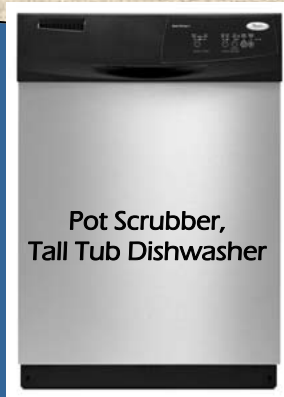

Kitchen Options

Kitchen Islands

Kitchen Appliances

Standard Dishwasher

Pot Scrubber,
Tall Tub Dishwasher

Standard Electric Range
(Gas Range is identical
In appearance)

Deluxe Electric Range

Self Cleaning,
Smooth Top
Electric Range