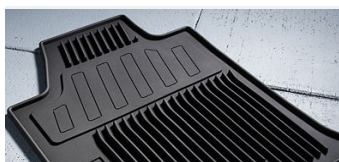

Installed Price* \$122.85

AVAILABLE AT YOUR
NISSAN RETAILER

Side Window Deflectors

Say yes to fresh air with no wind or noise.

Installed Price* \$136.02

Interior Accessories

All-season Rubber Floor Mats

Heavy-duty all-season rubber floor mats guard against grime and trap dirt, mud and water. (Also available Carpeted Floor Mats)