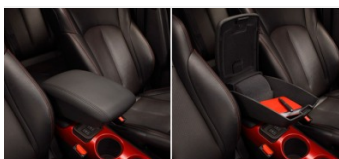

2013 NISSAN JUKE ACCESSORIES

Interior Accessories

Illuminated Kick Plates

Dress up your door sills with tough yet attractive stainless steel kick plates. A Juke logo glows in the front pair.

Installed Price* \$326.90