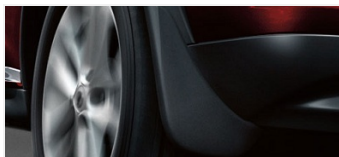

2013 NISSAN JUKE ACCESSORIES

Exterior Accessories

Splashguards

Custom contoured to the wheel opening, splashguards protect the paint finish on the lower body panels.

Installed Price* $147.45