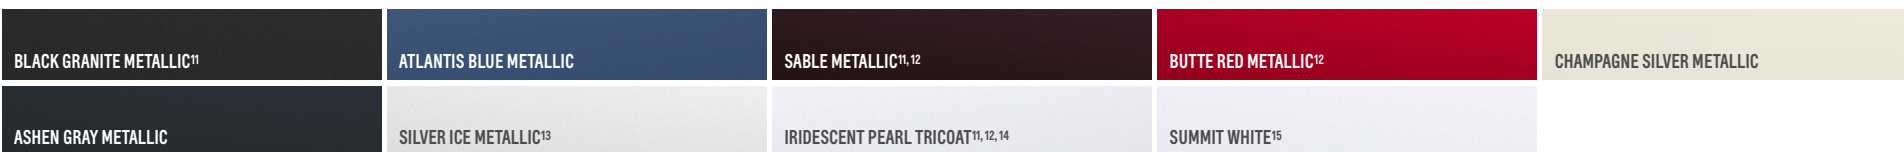

Chevrolet MyLink⁵ Radio with 7-inch diagonal color touch-screen and behind-screen storage, AM/FM stereo, CD player, Siri Eyes Free⁶; Text Message Alerts⁷; auxiliary audio input jack, smartphone integration, Gracenote® database and enhanced voice recognition

SiriusXM Satellite Radio⁸ All Access Package and SiriusXM Travel Link® with 3-month trial subscription

Bluetooth audio streaming⁴

USB port⁹

Ice-blue interior ambient lighting on instrument panel, shifter and front door handles and map pockets

Premium Cloth seating with leatherette bolsters

Front and rear carpeted floor mats

MALIBU 2LT/3LT

In addition to or replacing 1LT features, 2LT/3LT includes:

ECOTEC 2.0L turbocharged direct injected 4-cylinder engine (3LT)

18" 10-spoke painted-aluminum wheels

Fog lamps

Spare tire

Remote vehicle starter system

Leather-wrapped steering wheel and shift knob

Dual-zone automatic climate control

Driver 8-way power seat adjuster including lumbar control

MALIBU LTZ

In addition to or replacing 2LT/3LT features, LTZ includes:

Dual-outlet exhaust with bright tips

LED taillamps

Chrome door handles

Inside auto-dimming rearview mirror

Express-up feature on driver window

Leather-appointed seating with vinyl perimeter accents¹⁰

Front passenger 8-way power seat adjuster including power lumbar control

Heated front seats

Cargo convenience net

AVAILABLE EXTERIOR COLORS

LEARN MORE OR BUILD YOUR OWN AT CHEVROLET.COM/MALIBU

FIND NEW ROADS™

¹ Always use safety belts and the correct restraint for your child's age and size. Even in vehicles equipped with the Passenger Sensing System, children are safer when properly secured in a rear seat in the appropriate infant, child or booster seat. Never place a rear-facing infant restraint in the front seat of any vehicle equipped with a passenger air bag. See the Owner's Manual and the child safety seat instructions for more safety information. ² Visit onstar.com for coverage map, details and system limitations. Services vary by model and conditions. ³ Excludes spare tire when equipped. ⁴ Go to gmtotalconnect.com to find out which phones are compatible with the vehicle. ⁵ Full functionality requires compatible Bluetooth and smartphone, and USB connectivity for some devices. ⁶ Requires available Chevrolet MyLink and compatible iPhone running iOS 6 or later. ⁷ Requires a compatible smartphone with Bluetooth profile (M.A.P.) and applicable text messaging features. Visit gmtotalconnect.com for vehicle and smartphone eligibility. ⁸ If you subscribe after your trial period, subscriptions are continuous until you call SiriusXM to cancel. See SiriusXM Customer Agreement for complete terms at siriusxm.com. Other fees and taxes will apply. All fees and programming subject to change. For more information about Travel Link, visit siriusxm.com/travellink. XM satellite service is available only in the 48 contiguous United States and D.C. ⁹ Not compatible with all devices. ¹⁰ Jet Black is standard. Cocoa/Light Neutral and Jet Black/Brownstone are extra-cost colors. ¹¹ Extra-cost color. ¹² Not available on LS. ¹³ Not available with Cocoa/Light Neutral interior. ¹⁴ Requires available Style and Technology Package on 1LT models. ¹⁵ Not available on LTZ or with Jet Black/Brownstone interior.

GM, the GM logo, Chevrolet, the Chevrolet logo, and the slogans, emblems, vehicle model names, vehicle body designs and other marks appearing in this document are the trademarks and/or service marks of General Motors, its subsidiaries, affiliates or licensors. ©2014 OnStar. All rights reserved. SiriusXM and all related marks and logos are trademarks of Sirius XM Radio Inc. The Bluetooth word mark is a registered trademark owned by Bluetooth SIG, Inc., and any use of such mark by Chevrolet is under license. Pioneer is a registered trademark of Pioneer Corporation. ©2014 General Motors. All rights reserved. GM reserves the right to make changes at any time and without notice to prices, colors, materials, equipment, specifications, models and availability.