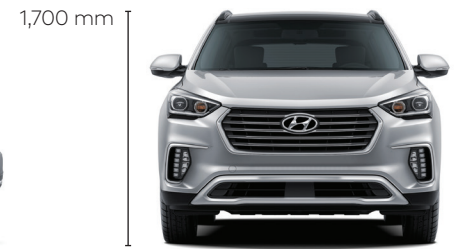

Overall height
(with roof rack)

1,700 mm

Accessories

Trailer hitch kit

Designed to meet your towing needs, a Hyundai hitch can accommodate a wide variety of hitch-mounted accessories. Kit includes: trailer hitch, ball mount and end cap (chrome ball shown not included).