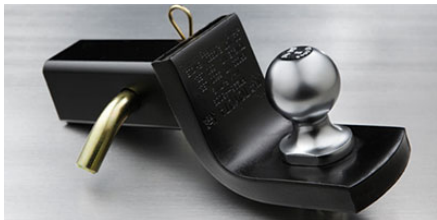

Roof Rack Cross Bars
\$418.00*

Take full advantage of your roof space. Designed to enhance the versatility and convenience of your Lexus, these lightweight yet high-strength aluminium cross bars feature a high-gloss black finish with silver-finish end supports to complement the body's styling. The cross bars are easily adjustable when cargo-carrying needs change. The cross bars are both corrosion- and fade-resistant, and load-rated for carrying almost any size load up to 176 pounds (80 kg) when evenly distributed across both bars.

Towing Hitch - 2 inch Receiver
\$770.00*

 [Watch the Video](#)

Hitches and Accessories have been designed specifically for your vehicle. Please consult your Lexus Dealer for vehicle specific information. * Notes: Trailer Ball sold separately.