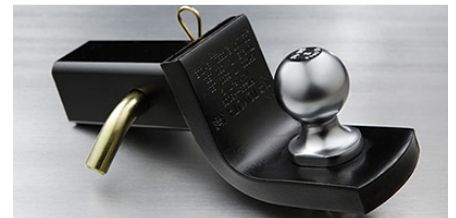

Lexus Genuine Dash Camera

\$799.50*

Record your life adventures in full HD 1080p with the Lexus Genuine Dash Camera. Four modes: Continuous Recording, Adventure Mode, Parking Surveillance and Incident Recording. The Dash Camera also includes is fully integrated with GPS and G-force sensors that capture your position and speed, allowing you to download your journey to your mobile app and/or desktop (app and software required). Industrial grade micro SD card included.

Exterior Accessories

Pro Series Paint Protection Film

\$425.00*

The Genuine Lexus Pro Series Paint Protection Film is designed for the hood and front fenders and helps guard your vehicle from weathering, UV radiation and road debris that can chip and scratch the finish. Constructed from transparent thermoplastic urethane, the clear-coated film helps maintain a like-new appearance for your Lexus. Backed by a 10 year limited warranty. At participating dealers only.

Roof Rack Cross Bars

\$575.00*

Take full advantage of your roof space. Designed to enhance the versatility and convenience of your Lexus, these lightweight yet high-strength aluminum cross bars feature a high-gloss black finish with silver-finish end supports to complement the body's styling. The cross bars are easily adjustable when cargo-carrying needs change. The cross bars are both corrosion- and fade-resistant.