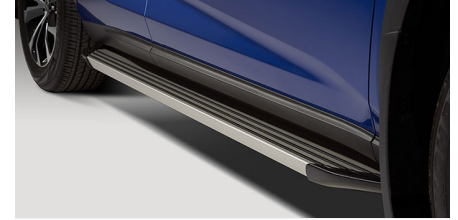

Running Boards $1,050.00*

Step up in style. Beautifully crafted to complement the design of your vehicle, these lightweight running boards help you gain easy and safe access to your cabin and roof rack. Featuring a corrosion-resistant design, the running boards are built with a reinforced composite structure for strength and durability. An anti-slip surface provides added grip and stability for driver and passengers.