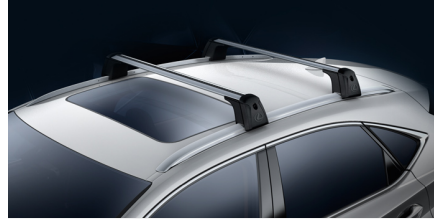

Roof Rack Cross Bars $392.92*

Take full advantage of your roof space. Designed to enhance the versatility and convenience of your Lexus, these lightweight yet high-strength aluminum cross bars feature a high-gloss black finish to complement the body's styling. The cross bars are easily adjustable without tools when cargo-carrying needs change—simply loosen the thumbwheels for infinite adjustability along the length of the factory roof rails. The cross bars are both corrosion- and fade-resistant, and load-rated for carrying almost any size load up to 150 pounds (68 kg) when evenly distributed across both bars.