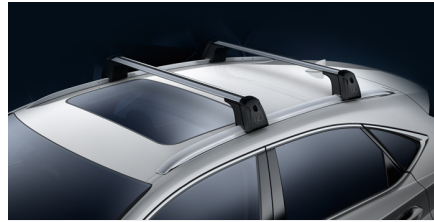

Roof Rack Cross Bars $392.92*

Take full advantage of your roof space. Designed to enhance the versatility and convenience of your Lexus, these lightweight yet high-strength aluminum cross bars feature a high-gloss black finish to complement the body's styling. The cross bars are easily adjustable without tools when cargo-carrying needs change—simply loosen the thumbwheels for infinite adjustability along the length of the factory roof rails. The cross bars are both corrosion- and fade-resistant, and load-rated for carrying almost any size load up to 150 pounds (68 kg) when evenly distributed across both bars.