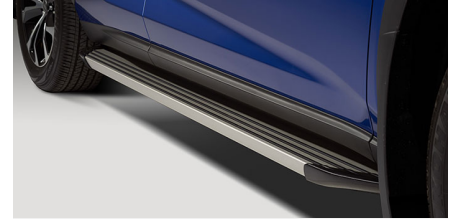

Running Boards $1,050.00*

Step up in style. Beautifully crafted to complement the design of your vehicle, these lightweight running boards help you gain easy and safe access to your cabin and roof rack. Featuring a corrosion-resistant design, the running boards are built with a reinforced composite structure for strength and durability. An anti-slip surface provides added grip and stability for driver and passengers.