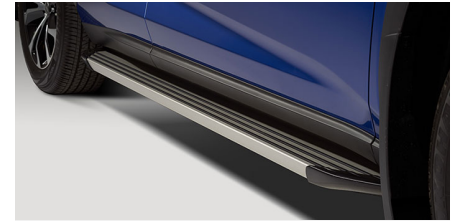

Running Boards $1,050.00*

Step up in style. Beautifully crafted to complement the design of your vehicle, these lightweight running boards help you gain easy and safe access to your cabin and roof rack. Featuring a corrosion-resistant design, the running boards are built with a reinforced composite structure for strength and durability. An anti-slip surface provides added grip and stability for driver and passengers.