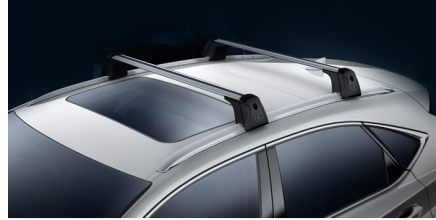

Roof Rack Cross Bars $392.92*

Take full advantage of your roof space. Designed to enhance the versatility and convenience of your Lexus, these lightweight yet high-strength aluminum cross bars feature a high-gloss black finish to complement the body's styling. The cross bars are easily adjustable without tools when cargo-carrying needs change—simply loosen the thumbwheels for infinite adjustability along the length of the factory roof rails. The cross bars are both corrosion- and fade-resistant, and load-rated for carrying almost any size load up to 150 pounds (68 kg) when evenly distributed across both bars.