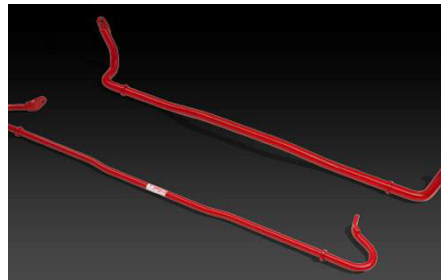

TRD Sway Bars
$957.50

Engineered by TRD to enhance the vehicle's handling characteristics, the sway bars provide a flatter, more stable cornering stance, reducing front wheel slip and limiting body roll without adding harshness to the ride. Constructed of high-quality alloy steel, the sway bars feature a gloss red powder coat finish that resists corrosion and protects against road damage, while providing a striking visual enhancement to the underbody of the vehicle.