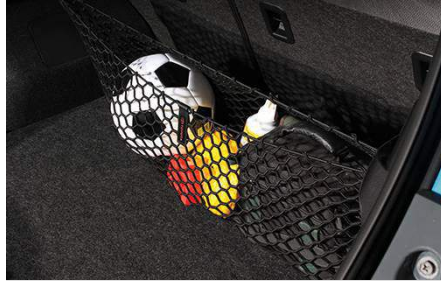

**Cargo Net**  
\$81.50

Handy way to keep things from sliding around. The Toyota Cargo Net has a rugged envelope-style netting with elastic closure. The flexible, nylon braided net secured by tie-down rings in the cargo area prevents items from flying around while on the road. The stretchable net secures and protects all of your cargo. Easy to install, it can easily be removed and stored in a compact way when not in use.