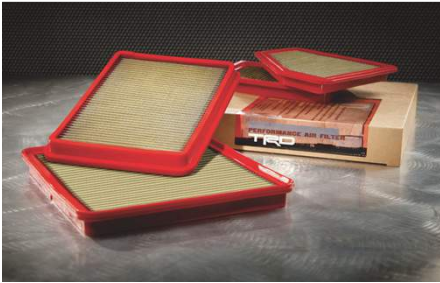

March 22, 2018

Ontario

TRD Performance Air Filter
$136.50

Pre-oiled and ready to install. Washable and reusable. This exact drop-in replacement filter will last the life of the vehicle, provide unrivalled engine protection and increase air flow.