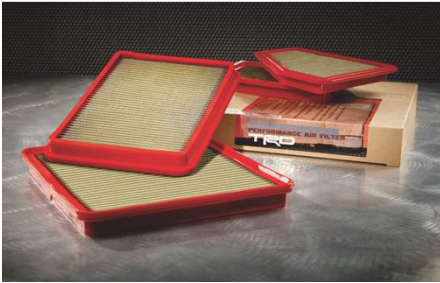

March 22, 2018

Ontario

TRD Performance Air Filter

$136.50

Pre-oiled and ready to install. Washable and reusable. This exact drop-in replacement filter will last the life of the vehicle, provide unrivalled engine protection and increase air flow.