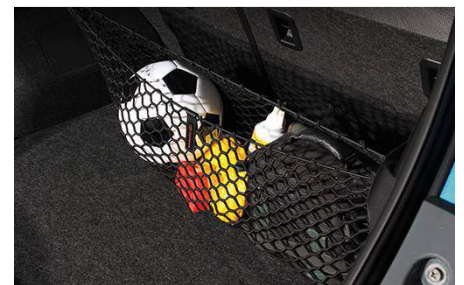

Body Side Moulding
\$277.50

Colour-matched body side mouldings help protect door panels from scratches, dents and chipping. Designed specifically to help preserve and enhance the vehicle's appearance. Unlike many aftermarket mouldings, genuine Toyota body side mouldings have undergone rigorous testing to ensure their resistance to temperature, weather, impact, stone chips, high pressure washing, wind noise and peeling. Body side mouldings also help maintain your vehicle's resale value.

Cargo Net
\$81.50

Handy way to keep things from sliding around. The Toyota Cargo Net has a rugged envelope-style netting with elastic closure. The flexible, nylon braided net secured by tie-down rings in the cargo area prevents items from flying around while on the road. The stretchable net secures and protects all of your cargo. Easy to install, it can easily be removed and stored in a compact way when not in use.