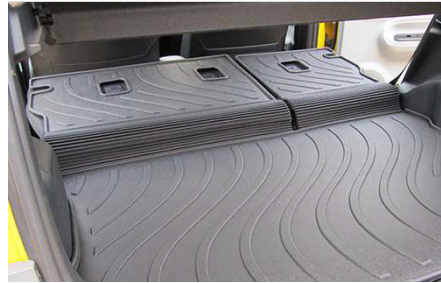

March 22, 2018

 Ontario

Cargo Net
\$76.50

Handy way to keep things from sliding around. The Toyota Cargo Net has a rugged hammock-style netting with elastic closure. The flexible, nylon braided net secured by tie-down rings in the cargo area prevents items from flying around while on the road. The stretchable net secures and protects all of your cargo. Easy to install, it can easily be removed and stored in a compact way when not in use.

Cargo Liner
\$151.50

Protection for a long-lasting cargo area. This durable, long-lasting custom designed vinyl liner features a raised lip to contain spills for simple cleanup. Textured finish minimizes load shifting and the cargo area carpeting gets extra protection for wear and tear. The easy-to-install liner is equally simple to remove for cleaning. It's the ideal place for storing wet and dirty cargo. Consider it the ultimate way to protect the vehicle interior from scratches and spills.

Side Window Deflectors
\$232.50

The Toyota Genuine Side Window Deflectors are aerodynamically shaped to minimize wind noise and buffering when driving with open windows. The deflectors are designed to integrate flawlessly with your Prius, while maintaining its sleek look. Breathe in the fresh air without having to worry about wind, rain or the cold Canadian snow.

Tub Style All Season Floor Mats
\$166.50

Toyota Tub Style All-Season Floor Mats are an advanced concept in superior protection for the vehicle's interior. • These floor mats fully cover the floor and surrounding edges on all sides. • Sculpted channels are designed to trap water, mud, moisture, and debris, and help keep carpet clean and dry • The high-tech composite materials ensure these mats will not crack or harden in freezing weather • Anti-skid ridges make the mats perfectly fit in your vehicle, and prevent them from shifting