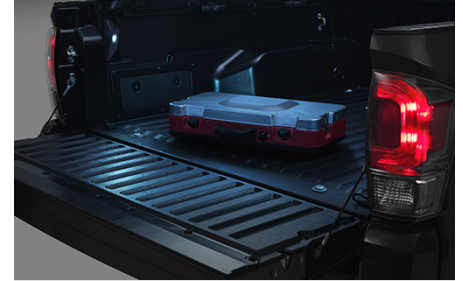

Bed Lighting Kit
$403.05

High-performance LED truck bed lighting helps improve cargo management at night or in dark locations •Two separate light assemblies—on the inside bed walls and near the rear of the cargo area—provide excellent light distribution while loading and unloading •Precise placement angles lights toward important cargo locations •Constructed of high-quality, durable materials