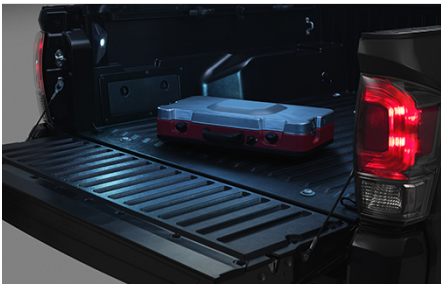

Bed Lighting Kit
$403.05

High-performance LED truck bed lighting helps improve cargo management at night or in dark locations •Two separate light assemblies—on the inside bed walls and near the rear of the cargo area—provide excellent light distribution while loading and unloading •Precise placement angles lights toward important cargo locations •Constructed of high-quality, durable materials