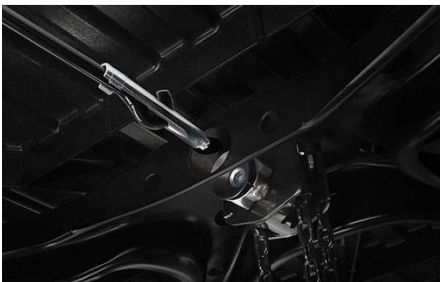

TRD 16" Off-Road Beadlock-Style Alloy Wheels - Bronze

\$1,796.00

These durable TRD 16-inch off-road beadlock wheels offer owners a distinctive and rugged upgrade to their stock wheels. Constructed of low-pressure alloy, the wheels provide a higher strength-to-weight ratio for optimal performance. They feature a bronze painted finish and machined outer lip with beadlock styling. TRD embossed snap-in center cap included.

Spare Tire Lock
\$99.50

Secure your spare tire with a precision machined lock constructed of hardened steel with zinc-nickel plating. It quickly attaches to the spare's crank-down tool receiver mechanism, and the key attaches to the crank-down tool in the vehicle's tool kit.

Bed Divider
\$448.00

The extra large truck bed can be too big sometimes. The cargo divider will allow you to create a smaller partition of your bed space to keep your cargo or boxes from flying around inside your truck bed.