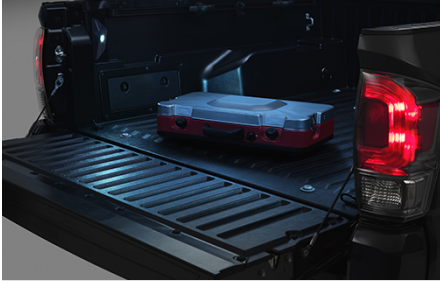

2018 TACOMA 4X4 DOUBLECAB V6 6M SB Accessories

Bed Lighting Kit
$403.05

High-performance LED truck bed lighting helps improve cargo management at night or in dark locations •Two separate light assemblies—on the inside bed walls and near the rear of the cargo area—provide excellent light distribution while loading and unloading •Precise placement angles lights toward important cargo locations •Constructed of high-quality, durable materials