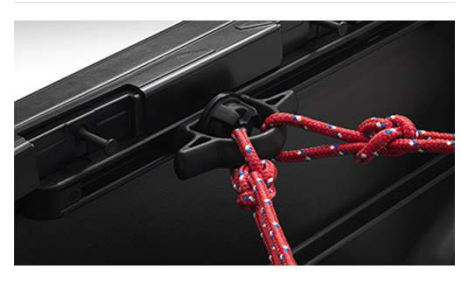

Bed Cleat
$56.50

Further enhance your Tacoma's utility and versatility by adding some additional tie-down bed cleats. The tie-down bed cleats are fully adjustable and slide along your Tacoma's bed rail system. They are held in place by a spring-loaded, twist /locking clamp, giving you the ultimate flexibility to place them anywhere along your bed rails.

For calculation purposes, all accessory pricing includes installation (if required). However, because the cost of doing business varies, the installation portion of the price may not be the exact cost of installation at a dealership. Please confirm accessory pricing with your dealership. Price does not include taxes.