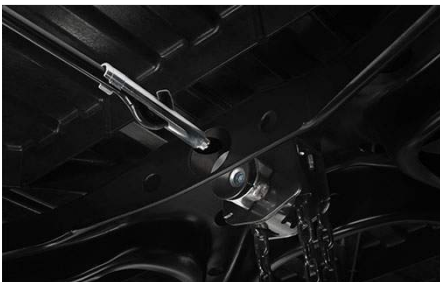

2018 TACOMA 4X4 DOUBLECAB V6 6M SB Accessories

March 22, 2018

 Ontario

Toyota Genuine Dash Camera
\$631.50

The Toyota Genuine Dash Camera is designed to provide a safe and memorable driving experience in your Toyota vehicle. Safely record the on-goings of the open road while keeping your eyes on the road. Never miss a moment in motion; capture it! The Toyota Genuine Dash Camera will also allow you to record the surroundings of your vehicle while it is parked.

TRD 16" Off-Road Beadlock-Style Alloy Wheels - Bronze
\$1,796.00

These durable TRD 16-inch off-road beadlock wheels offer owners a distinctive and rugged upgrade to their stock wheels. Constructed of low-pressure alloy, the wheels provide a higher strength-to-weight ratio for optimal performance. They feature a bronze painted finish and machined outer lip with beadlock styling. TRD embossed snap-in center cap included.

Spare Tire Lock
\$99.50

Secure your spare tire with a precision machined lock constructed of hardened steel with zinc-nickel plating. It quickly attaches to the spare's crank-down tool receiver mechanism, and the key attaches to the crank-down tool in the vehicle's tool kit.

Bed Divider
\$448.00

The extra large truck bed can be too big sometimes. The cargo divider will allow you to create a smaller partition of your bed space to keep your cargo or boxes from flying around inside your truck bed.