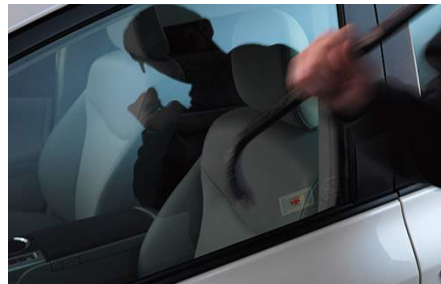

Security System
$291.00

Help protect your investment with this Security System. Equipped with glass break sensors, the system detects unauthorized entries and activates an alarm to help deter thieves.