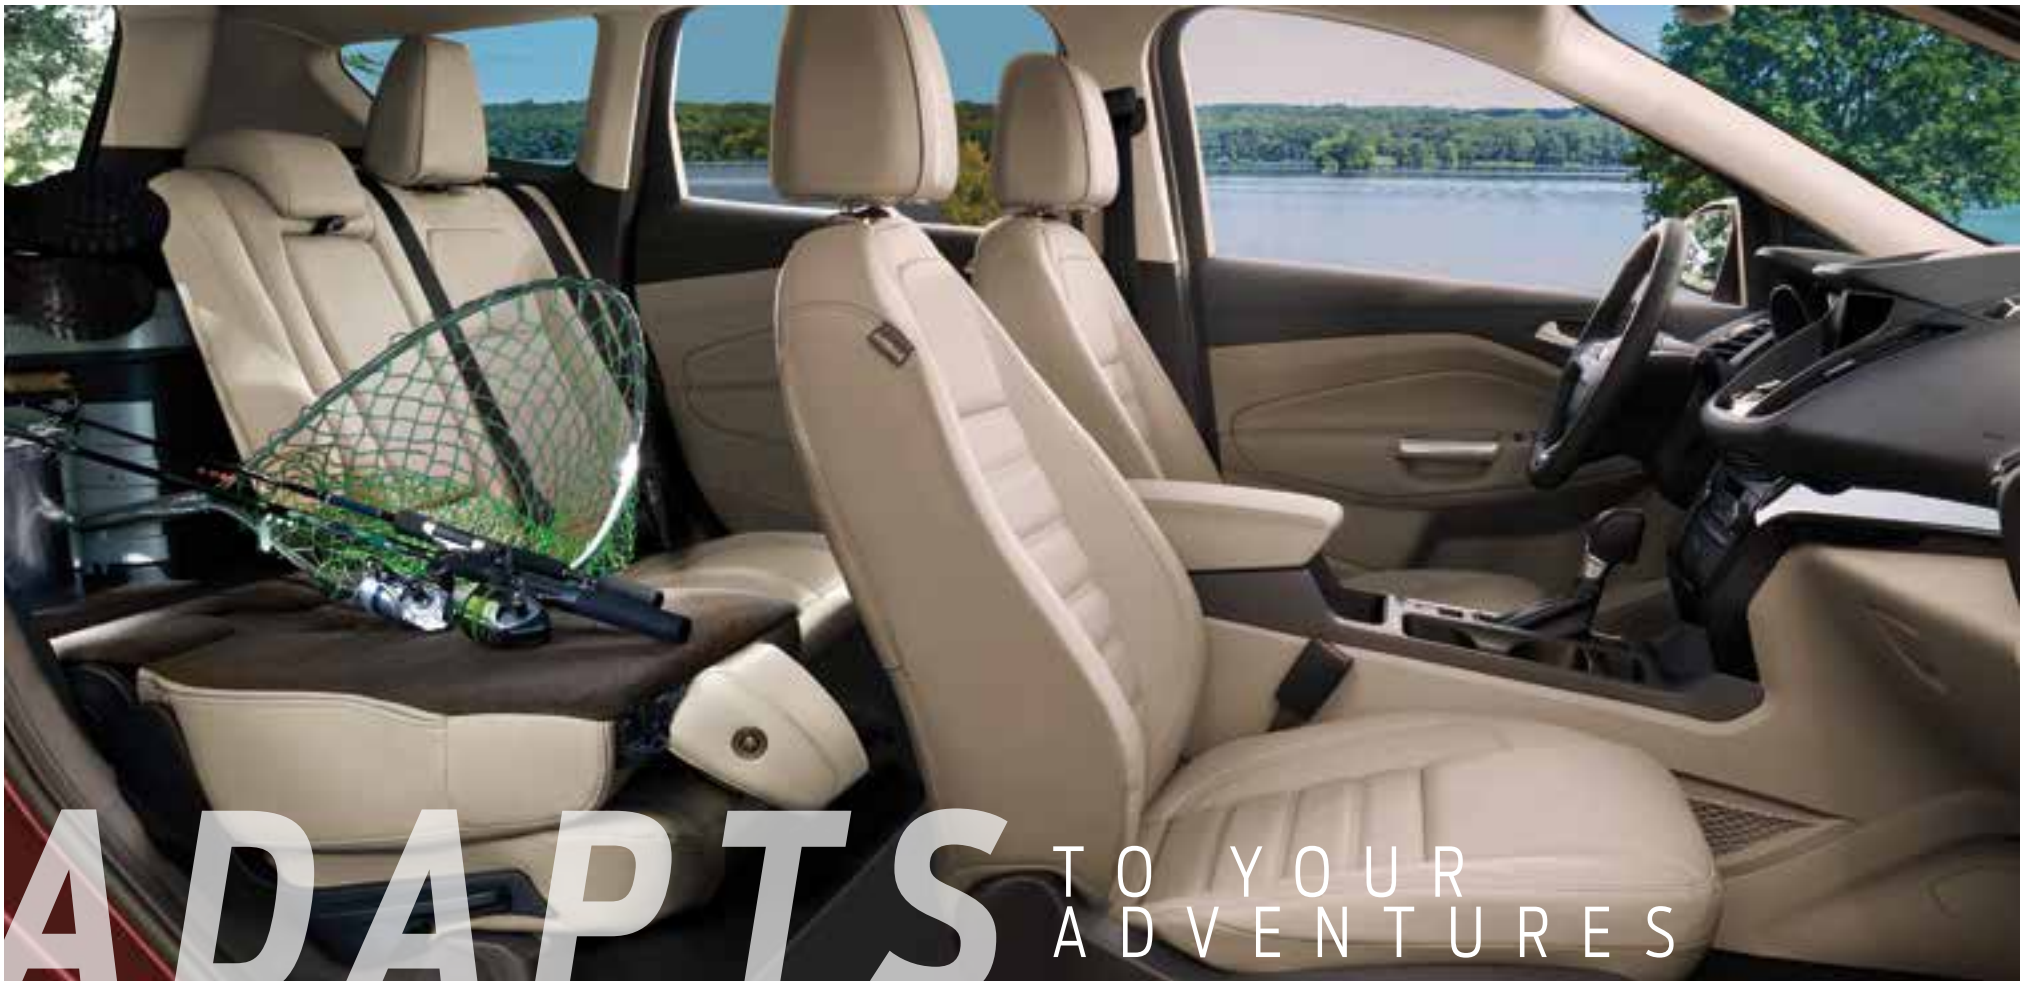

ADAPTS TO YOUR ADVENTURES

Thanks to the hands-free foot-activated liftgate,¹ accessing up to 68.0 cu. ft. of cargo space is easy with Escape. Just kick your foot under the bumper with the Intelligent Access key fob¹ located in a pocket or purse, and the liftgate automatically opens or closes. You can even program the fully opened height to the position that works best for you.