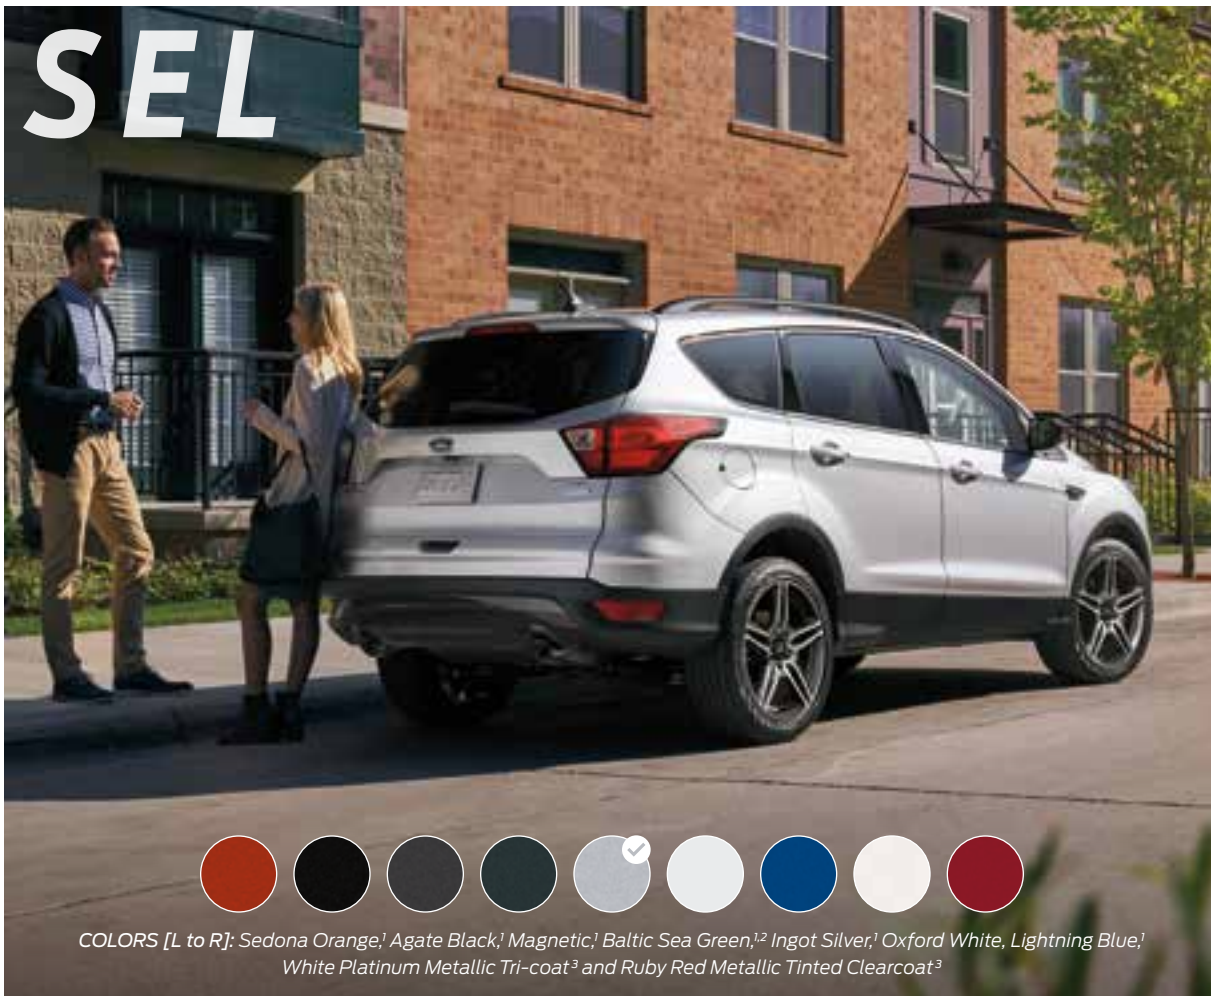

COLORS [L to R]: Sedona Orange,¹ Agate Black,¹ Magnetic,¹ Baltic Sea Green,^{1,2} Ingot Silver,¹ Oxford White, Lightning Blue,¹ White Platinum Metallic Tri-coat³ and Ruby Red Metallic Tinted Clearcoat³