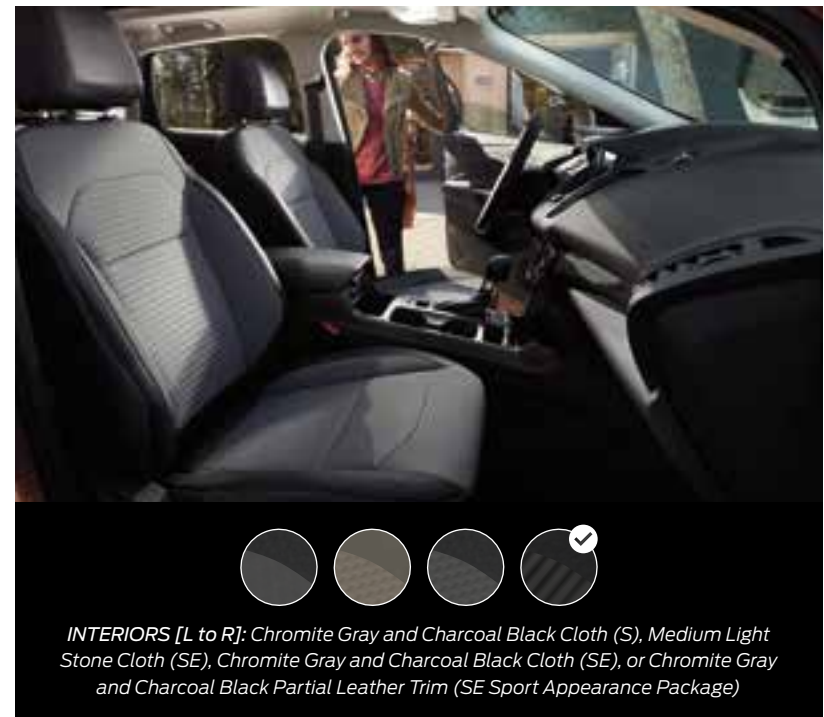

INTERIORS [L to R]: Chromite Gray and Charcoal Black Cloth (S), Medium Light Stone Cloth (SE), Chromite Gray and Charcoal Black Cloth (SE), or Chromite Gray and Charcoal Black Partial Leather Trim (SE Sport Appearance Package)