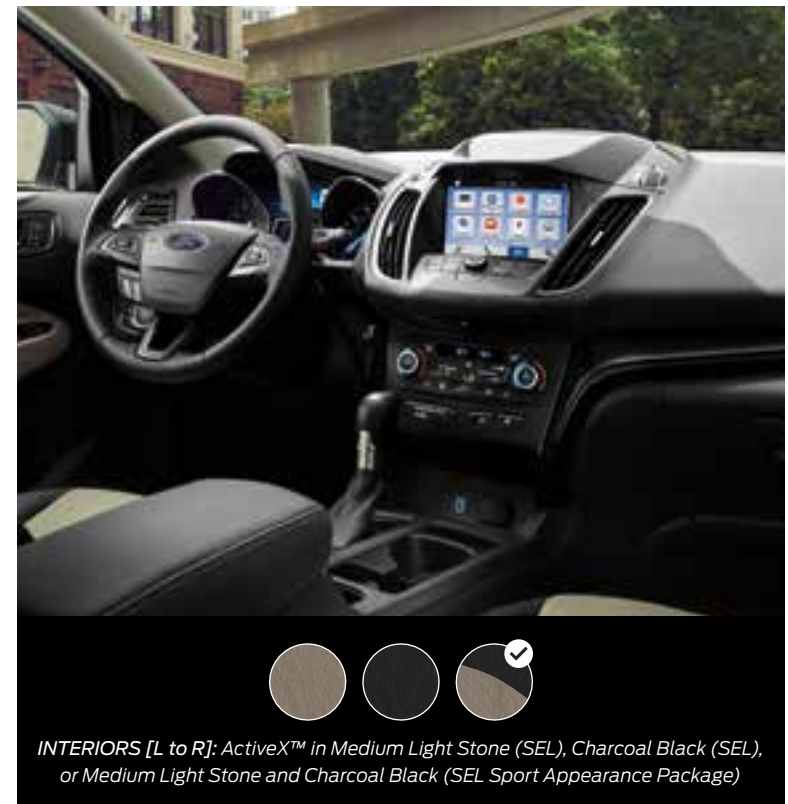

17" Steel with Sparkle Silver-Painted Covers
Standard: S

17" Sparkle Silver-Painted Aluminum
Standard: SE
Optional: S

19" Premium Ebony Black-Painted Aluminum
SE Sport Appearance Package

COLORS [L to R]: Sedona Orange,¹ Agate Black,¹ Magnetic,¹ Baltic Sea Green,^{1,2} Ingot Silver,¹ Oxford White, Lightning Blue,¹ White Platinum Metallic Tri-coat³ and Ruby Red Metallic Tinted Clearcoat³

INTERIORS [L to R]: ActiveX™ in Medium Light Stone (SEL), Charcoal Black (SEL), or Medium Light Stone and Charcoal Black (SEL Sport Appearance Package)

PLAY IT YOUR WAY

LED signature lighting enhances the look of the halogen projector headlamps on **Escape SEL**. Inside, you'll enjoy Satin Chrome accents and heated front seats trimmed in your choice of 3 color schemes. A power liftgate makes it easy to load items in back. Pair the 1.5L EcoBoost® engine with the Intelligent 4WD System⁴ for enhanced capability, then add the new **Sun and Style Package** for a panoramic Vista Roof® and 18" Sparkle Silver-painted aluminum wheels. Prefer the 19" machined aluminum wheels with Black-painted pockets? Choose the **SEL Sport Appearance Package**, which also gives your Escape Magnetic-painted exterior accents, Black headlamp and taillamp bezels, plus a unique two-tone interior and more. SEL makes it easy to get the combination of features and style you prefer.