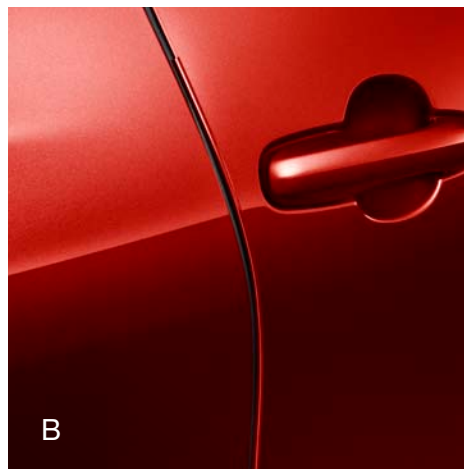

Exterior Accessories

Cargo Cross Bars (A) Take along all kinds of cargo with Genuine Toyota Cross Bars.

- Provides up to 100 lb. of cargo capacity (when evenly distributed across both bars)
- Aerodynamically styled with a durable, weather-resistant finish

Door Edge Guards (B) Help prevent door edge dings and chipped paint with this protective finishing touch.

- Thermoplastic-coated stainless steel is precisely matched to the exterior finish
- Compression-fitted to door edge contours
- Blend seamlessly to complement exterior styling

Alloy Wheel Locks (C) Precisely machined, weight-balanced alloy wheel locks offer added protection for your wheels and tires.

- Triple nickel chrome plating helps ensure superior corrosion protection and a lasting shine

toyota.com/accessories