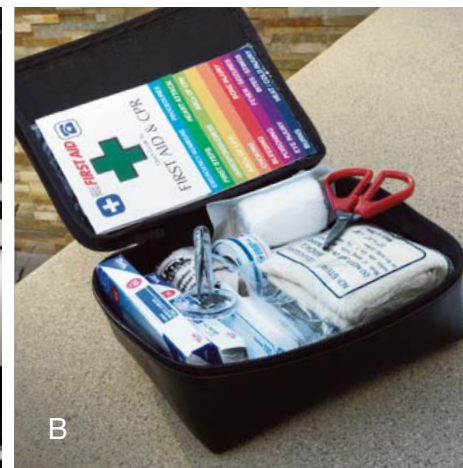

Interior Accessories

Ashtray Cup (A) This convenient, self-contained ashtray cup fits snugly inside your cupholder.

- Hinged lid helps minimize odors and flyaway ash
- Easy to empty and clean

First Aid Kit (B) Be prepared for life's little emergencies.

- Soft-sided kit includes insect sting pads, bandages, scissors, two emergency blankets and more
- VELCRO® brand mounting strips help the kit remain firmly in place

Emergency Assistance Kit (C) Don't let small issues stop you in your tracks.

- Kit includes booster cables, stainless steel multi-purpose tool, survival blanket, gloves, flashlight, tire pressure gauge and bungee cord
- Reflective warning triangle and trim on kit exterior help alert other drivers to your vehicle

toyota.com/accessories