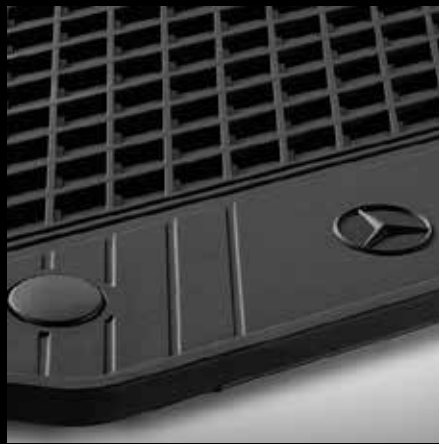

ALL-SEASON FLOOR MATS

Custom-designed, and featuring deep channels that trap water, mud and melting snow, these easy-to-clean rubber mats come in sets of two or four.