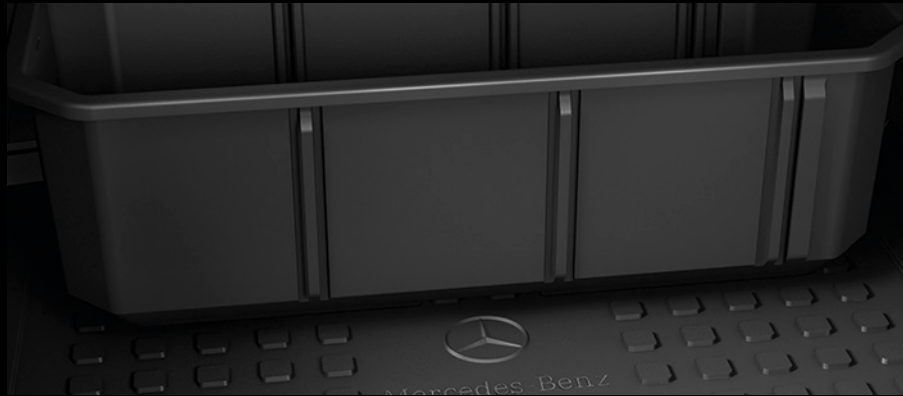

CARGO AREA TRAY AND CARGO BOX

Precisely contoured to fit the cargo area, this polyethylene tray with 2" sides helps protect the carpets from spills and wet items. The cargo box can be used to help keep tall objects such as grocery bags in place. Adjustable dividers