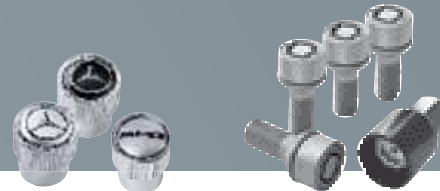

Chrome Door Handle Inserts | p.06

Genuine
Mercedes-Benz
Accessories

E-CLASS COUPE

17" 5-Twin-Spoke Wheel

Finish: titanium silver, high sheen

Wheel Size: 7.5 J x 17 ET 45 | Tire Size: 235/45 R17

Option for rear axle:

Finish: titanium silver, high sheen

Wheel Size: 7.5 J x 17 ET 45

Tire Size: 235/45 R17

Wheel Hub Inserts

Add an attractive finishing touch to your wheels with these inserts. Various styles available:

- A** | Sterling silver with chrome Three-Pointed Star
- B** | Classic Star & Laurel design in blue
- C** | Classic Star & Laurel design in black
- D** | Titanium silver with chrome Three-Pointed Star

Tire Valve Stem Caps

A perfect finishing touch, these chrome plated valve-stem caps dress-up any wheel. Each a set of four. Available in black, silver or AMG designs.

Wheel Locks

Wheel locks can provide a subtle yet effective security touch to your E-Class Coupe, helping to protect your light-alloy wheels and tires from theft. One set secures four wheels. Includes coded key.