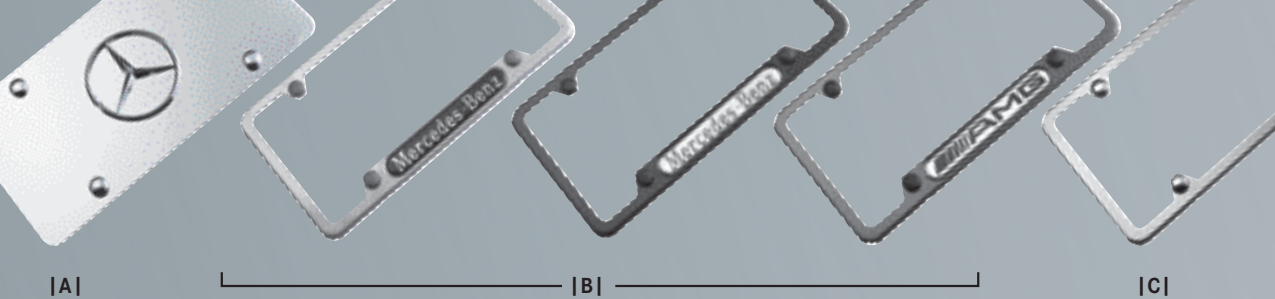

Finish: titanium silver, high sheen

Wheel Size: 7.5 J x 17 ET 45

Tire Size: 235/45 R17

Wheel Hub Inserts

Add an attractive finishing touch to your wheels with these inserts. Various styles available:

- A** | Sterling silver with chrome Three-Pointed Star
- B** | Classic Star & Laurel design in blue
- C** | Classic Star & Laurel design in black
- D** | Titanium silver with chrome Three-Pointed Star

Tire Valve Stem Caps

A perfect finishing touch, these chrome plated valve-stem caps dress-up any wheel. Each a set of four. Available in black, silver or AMG designs.

Wheel Locks

Wheel locks can provide a subtle yet effective security touch to your E-Class Coupe, helping to protect your light-alloy wheels and tires from theft. One set secures four wheels. Includes coded key.

Light-Alloy Wheels

APPEARANCE

License Plate Frames

Choose from several quality stainless steel designs in an assortment of durable finishes to enhance the appearance of your license plates without blocking registration tags.

Chrome Door Handle Inserts

Help protect your finish from scratches and add a touch of style with a set of two chrome door handle inserts.

Trunk Handle

Made of stainless steel in polished or satin finish, this handle attaches to the license plate and trunk lid to help prevent fingerprints and reduce the possibility of scratching the finish on your E-Class.