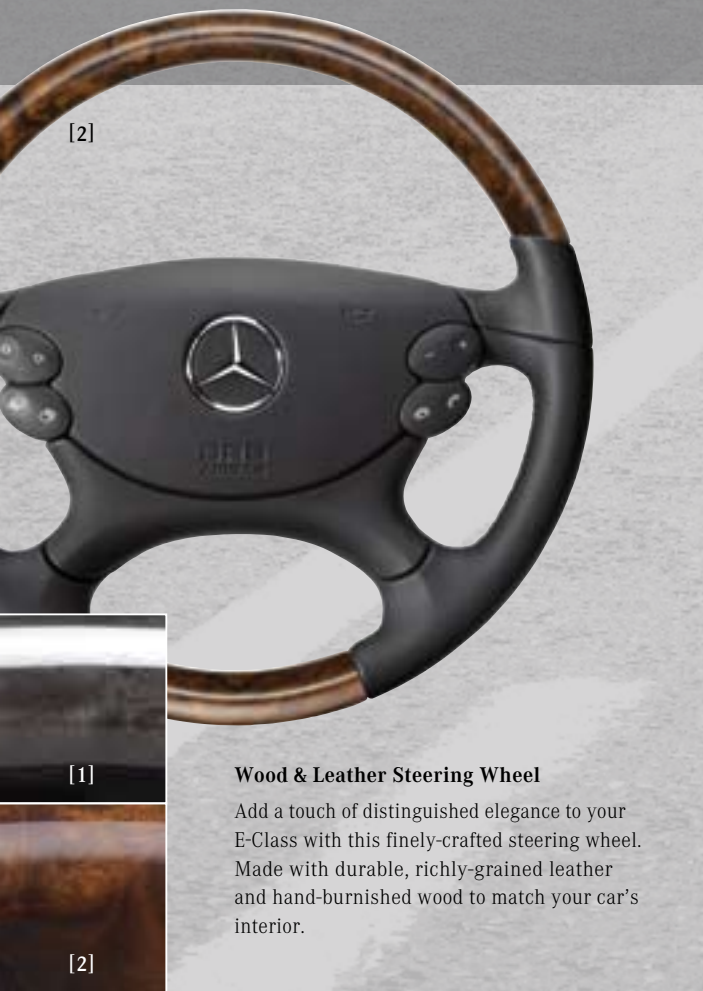

3-Piece Rear Spoiler³

This rear spoiler enhances the sporty design of your E-Class. Tailor-made of high quality material for quick installation and a perfect fit. Comes primed, ready for painting. | Only available for Sedan | | Also shown on page 24/25 |

Chrome Door Handle Inserts

Help protect your finish from scratches and add a touch of style with these easy-to-install chrome door handle inserts. | Set of 4 |

Chrome Window Trim

Dress-up the exterior of the Mercedes-Benz E-Class with this chrome window trim. Constructed of the same material as the original factory parts, but chrome-plated for enduring beauty. | Set of 4. Only available for Sedan. Dealer installation recommended |

³ Not for Wagon; not for E63 AMG

APPEARANCE

[2]

[1]

[2]

Wood & Leather Steering Wheel

Add a touch of distinguished elegance to your E-Class with this finely-crafted steering wheel. Made with durable, richly-grained leather and hand-burnished wood to match your car's interior.