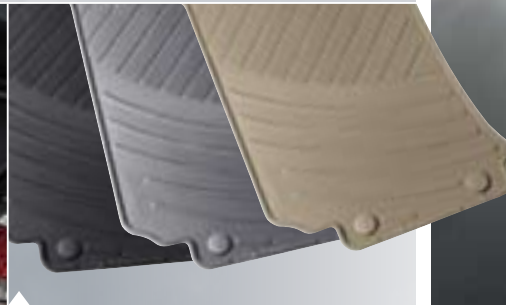

All-Season Floor Mat Set

These custom-designed rubber floor mats are a great way to keep the carpet in your E-Class in top condition. Deep channels trap sand, mud and melting snow. Easy to clean. Available in black, grey or beige. | Set of 4 |

UTILITY & CARE