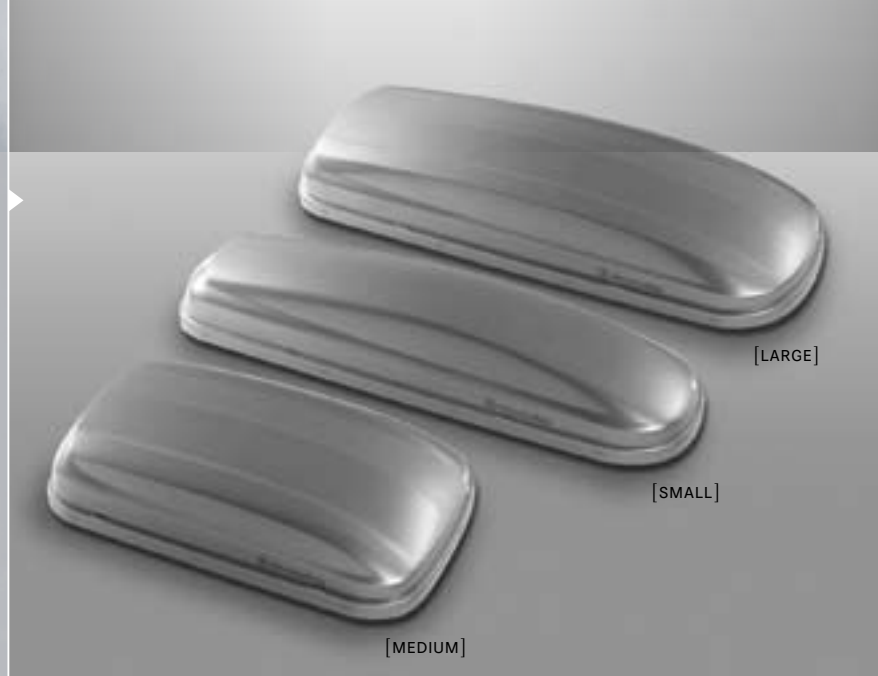

Roof Cargo Containers

Create additional space for sports equipment and luggage with one of our aerodynamic, high-quality roof containers designed to complement your E-Class. Constructed of lightweight, yet exceptionally durable, impact-tested thermoplastic material. Features pressurized struts for easy lid operation and a security lock. Comes in silver finish, which may be painted to match the body of your E-Class.

Small model holds 11.5 cubic feet. Medium model holds 14 cubic feet. Large model holds 16 cubic feet. Requires Roof Rack Basic Carrier (sold separately).

Always comply with vehicle maximum load requirements. See Vehicle Operator's Manual for details.

Luggage Set for Roof Cargo Container

| for Roof Cargo Container Large |

Four bags plus two matching ski bags, designed to make perfect use of the space available in the roof box. Made from durable, water-resistant materials. (Ski bag also available separately, each designed to hold max. two pairs of skis.)