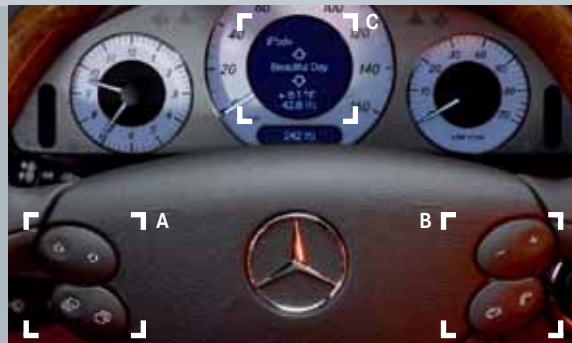

Blue Illuminated Door Sills

Light-up your CLK-Class in eye-catching style each time you open the door with these luminous blue-colored "CLK" stainless steel door sills. | Shown right |

Exterior Appearance
Interior Appearance

APPEARANCE

MEDIA INTEGRATION

Your music. Your Mercedes-Benz.

Taking your personal music collection with you wherever you go has never been easier. Mercedes-Benz now offers seamless integration of your iPod®/iPhone®¹ into the audio system of your CLK. With an interface that is compatible with any dock-connector – equipped iPod/iPhone device, your iPod/iPhone charges while connected¹. Steering wheel controls and a visual display of the track information make your iPod/iPhone a perfect fit with your Mercedes-Benz.

*Comfortably control your iPod
by using your steering wheel buttons:*

[A] Navigate within the iPod music menu

[B] Access the Main Menu and control the volume

[C] View the artist and title information displayed
in the vehicle's instrument cluster