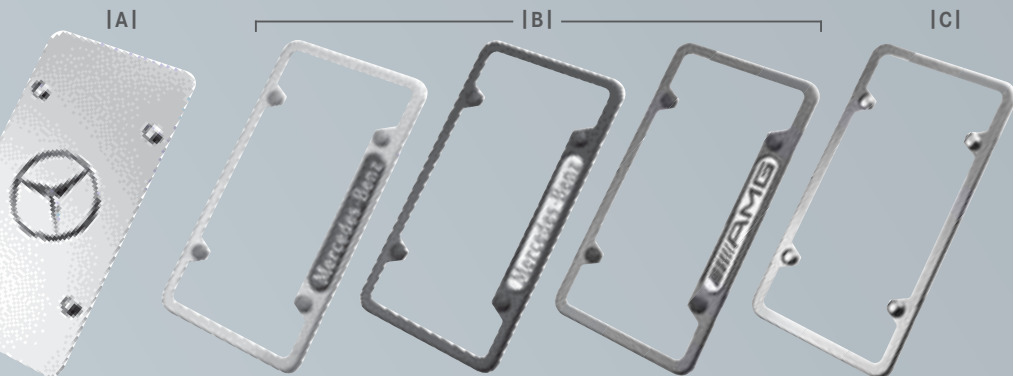

| B |

| C |

APPEARANCE

AMG Rear Spoiler

This AMG rear spoiler enhances the sporty design of your CLK. Tailor-made of high quality material for quick installation and a perfect fit. Comes primed, ready for painting. | Only for CLK 350 |

[A]-[D] License Plate Frames

Choose from several quality stainless steel designs in an assortment of durable finishes to enhance the appearance of your license plates without blocking registration tags.

Design styles include: Mercedes-Benz frame, Slimline frame, AMG Logo frame, and Star Marque solid plate. Please see INDEX for finish options for each design.

From the left to the right

A | Marque Plate with star logo

B | Nameplate Frames Mercedes-Benz (Polished, Black Powder Coat) and AMG (Carbon Fiber)

C | Slimline Frame (Black Pearl)

Trunk Handle with Mercedes-Benz laser-etching

Elegantly laser-etched with the Mercedes-Benz name, it perfectly complements our wide assortment of genuine Licence Plate Frames.