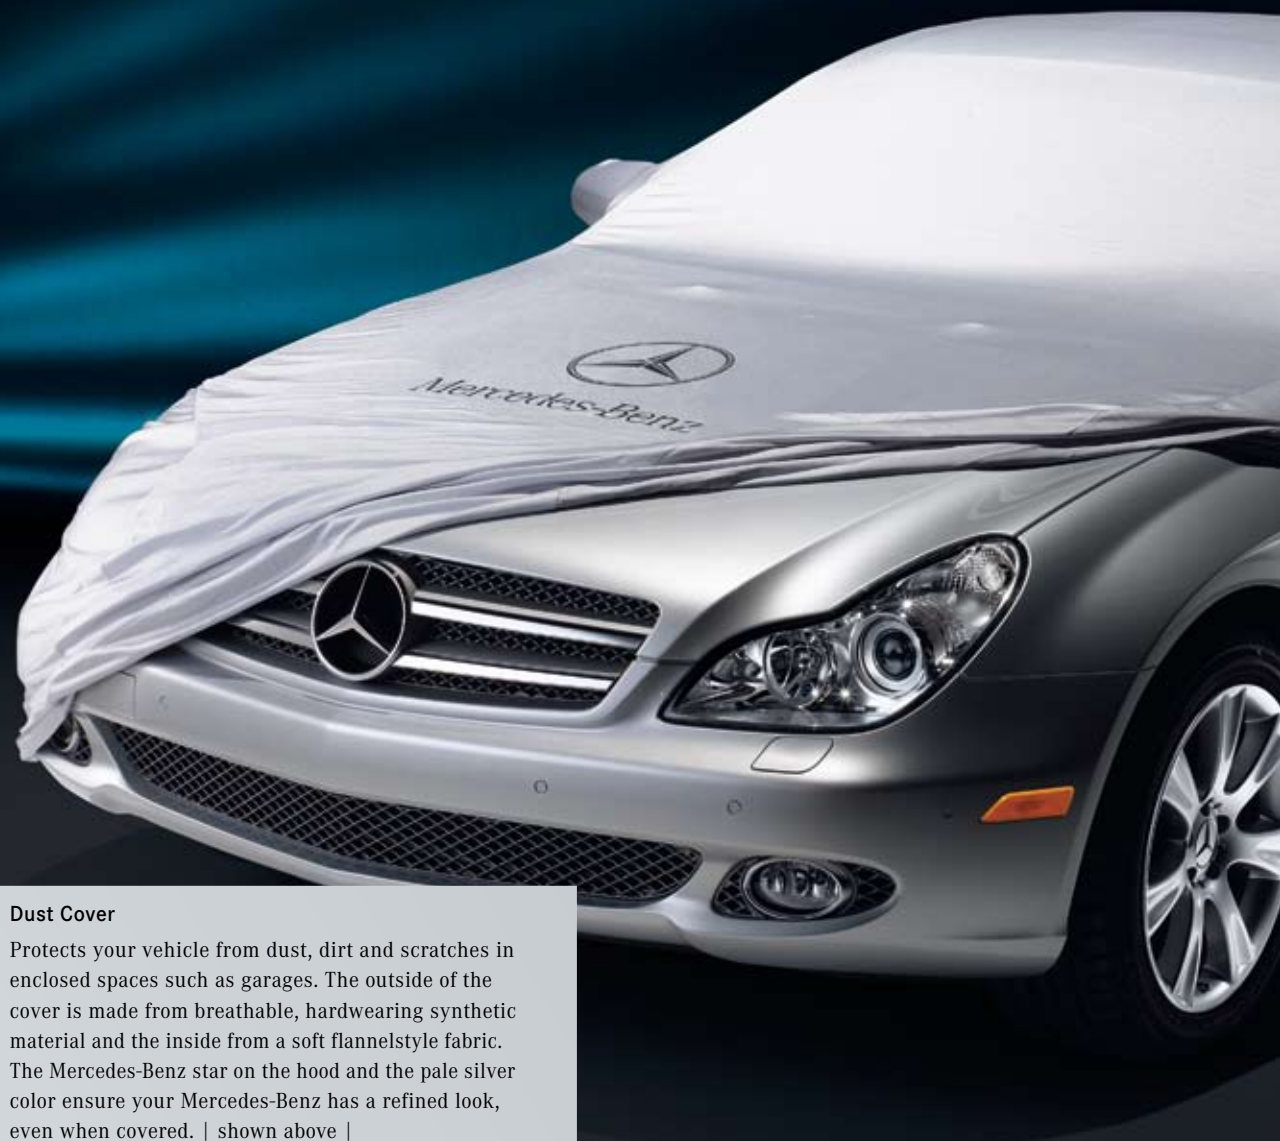

Dust Cover

Protects your vehicle from dust, dirt and scratches in enclosed spaces such as garages. The outside of the cover is made from breathable, hardwearing synthetic material and the inside from a soft flannelstyle fabric. The Mercedes-Benz star on the hood and the pale silver color ensure your Mercedes-Benz has a refined look, even when covered. | shown above |