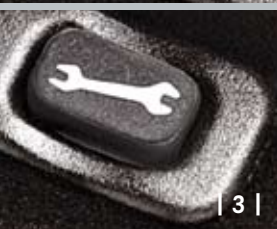

Making the connection in your vehicle.

Mercedes-Benz Tele Aid makes connecting easy with three buttons in your vehicle – the SOS, Wrench, and i-Buttons. Simply push the button you need and you will be put in contact with the appropriate Mercedes-Benz Response Personnel or service. The Mercedes-Benz Tele Aid system automatically transmits information about the vehicle and its location.

1 | SOS Button

Push the SOS Button to have us contact emergency services if you need help or see someone that does. Additionally, when an airbag or seatbelt Emergency Tensioning Device is deployed, the vehicle automatically notifies the Tele Aid Response Center.⁸ If voice contact cannot be established with you or if you request assistance, emergency services will be notified.

| 1 |

2 | i-Button

Push the i-Button to get information – about your vehicle's systems, for directions, or to access a range of traffic and destination services. With the Mercedes-Benz Concierge⁶ package, the i-Button also connects you to the Mercedes-Benz Concierge, who can assist you by recommending hotels, making reservations, even ordering gifts.

| 2 |

3 | Wrench Button

Push the Wrench Button for roadside assistance. If you get a flat tire, run out of gas, see a warning light on your dash or for help with other mechanical issues, service personnel can be dispatched to assist.⁹

| 3 |

SEARCH & SEND

Where Internet convenience meets engineering excellence.

Send destination to your vehicle

Download your destinations at the touch of a button

Directions are displayed on your Navigation System