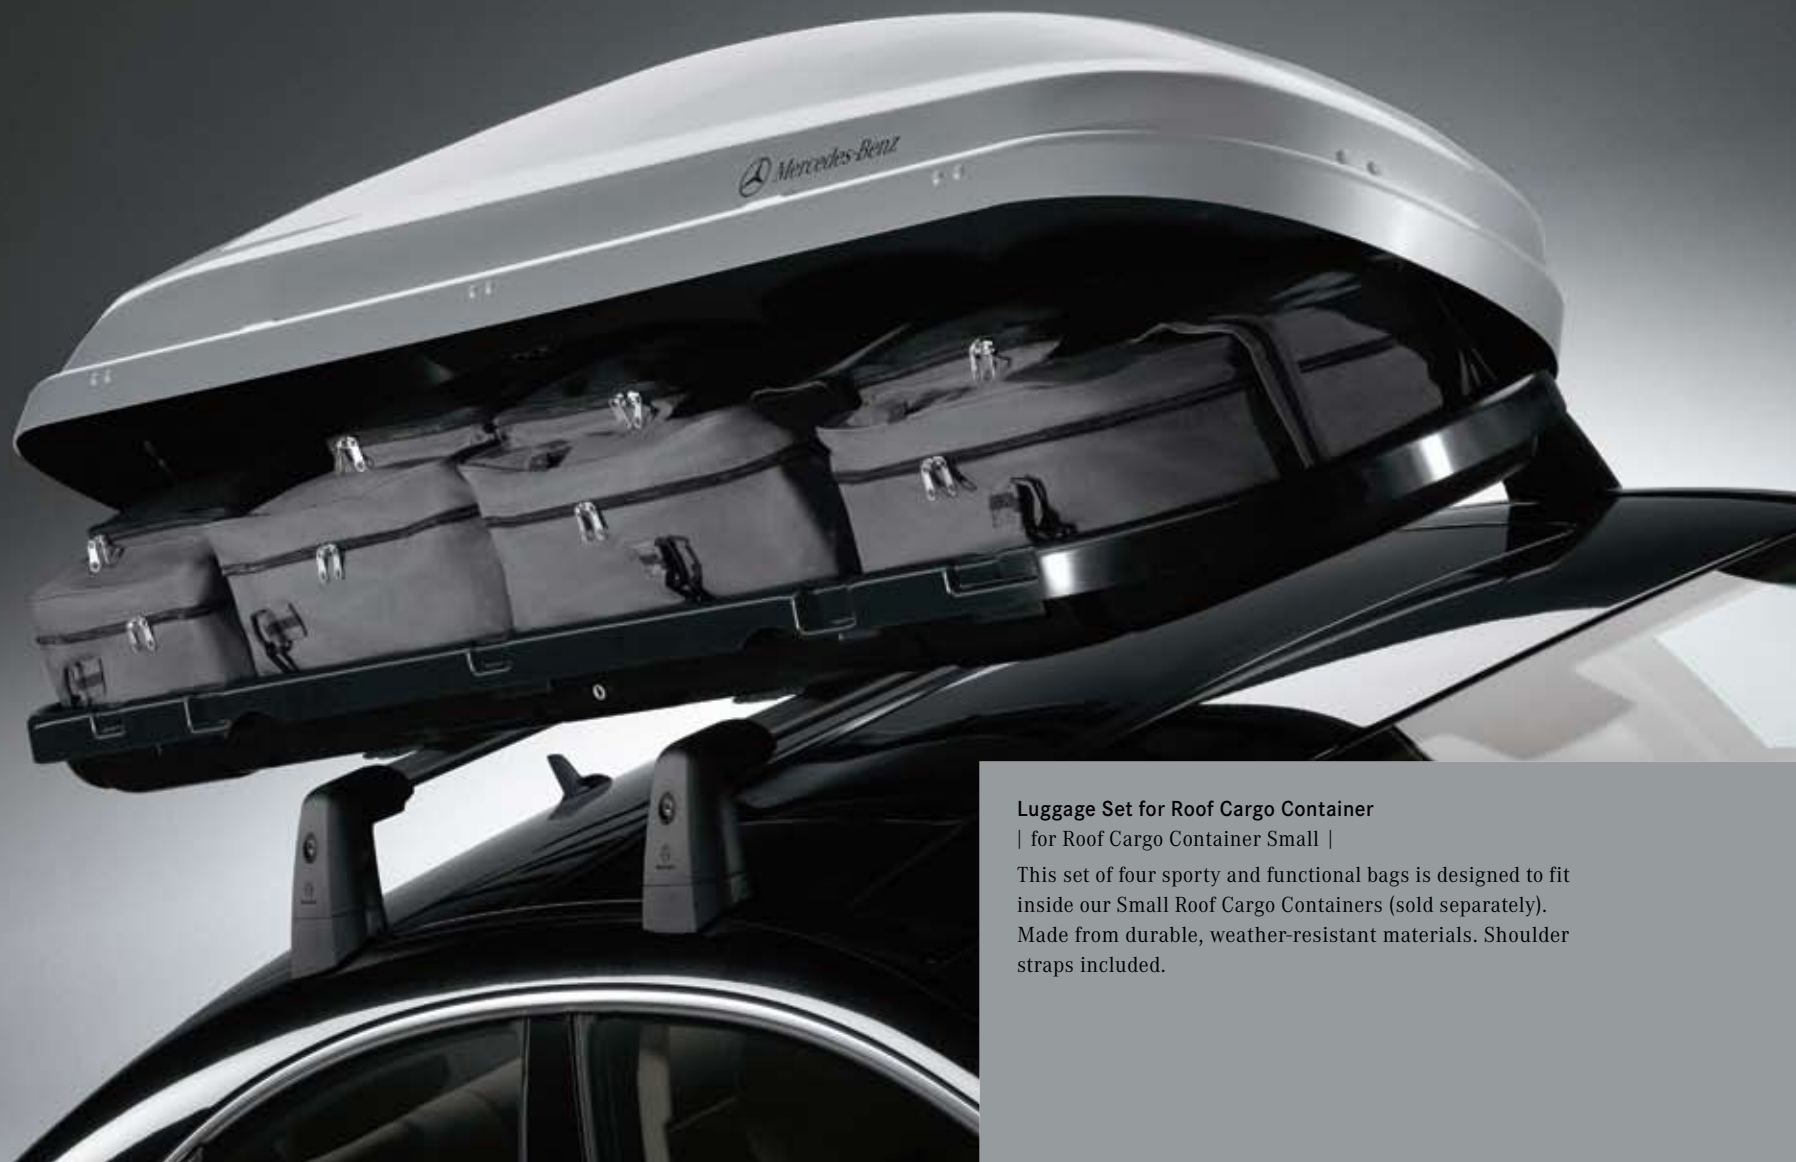

Luggage Set for Roof Cargo Container
| for Roof Cargo Container Small |

This set of four sporty and functional bags is designed to fit inside our Small Roof Cargo Containers (sold separately). Made from durable, weather-resistant materials. Shoulder straps included.