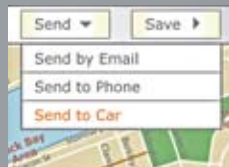

| 2 |

3 | Wrench Button

Push the Wrench Button for roadside assistance. If you get a flat tire, run out of gas, see a warning light on your dash or for help with other mechanical issues, service personnel can be dispatched to assist.⁹

| 3 |

SEARCH & SEND

Where Internet convenience meets engineering excellence.

Send destination to your vehicle

Download your destinations at the touch of a button

Directions are displayed on your Navigation System

Mercedes-Benz Search & Send⁷ is a new and convenient way to plan your trip destinations ahead of time. Using familiar Yahoo!® Local Maps and Google™ Maps web sites, you can search for a destination online, then send it right to your Mercedes-Benz.