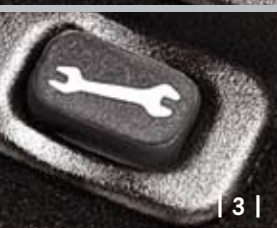

Making the connection in your vehicle.

Mercedes-Benz Tele Aid makes connecting easy with three buttons in your vehicle – the SOS, Wrench, and i-Buttons. Simply push the button you need and you will be put in contact with the appropriate Mercedes-Benz Response Personnel or service. The Mercedes-Benz Tele Aid system automatically transmits information about the vehicle and its location.

1 | SOS Button

Push the SOS Button to have us contact emergency services if you need help or see someone that does. Additionally, when an airbag or seatbelt Emergency Tensioning Device is deployed, the vehicle automatically notifies the Tele Aid Response Center.⁸ If voice contact cannot be established with you or if you request assistance, emergency services will be notified.

| 1 |

2 | i-Button

Push the i-Button to get information – about your vehicle's systems, for directions, or to access a range of traffic and destination services. With the Mercedes-Benz Concierge⁶ package, the i-Button also connects you to the Mercedes-Benz Concierge, who can assist you by recommending hotels, making reservations, even ordering gifts.

| 2 |

3 | Wrench Button

Push the Wrench Button for roadside assistance. If you get a flat tire, run out of gas, see a warning light on your dash or for help with other mechanical issues, service personnel can be dispatched to assist.⁹

| 3 |

SEARCH & SEND

Where Internet convenience meets engineering excellence.

Send destination to your vehicle

Download your destinations at the touch of a button

Directions are displayed on your Navigation System