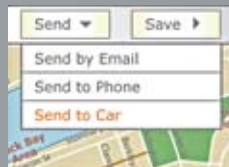

| 2 |

3 | Wrench Button

Push the Wrench Button for roadside assistance. If you get a flat tire, run out of gas, see a warning light on your dash or for help with other mechanical issues, service personnel can be dispatched to assist.⁹

| 3 |

SEARCH & SEND

Where Internet convenience meets engineering excellence.

Send destination to your vehicle

Download your destinations at the touch of a button

Directions are displayed on your Navigation System