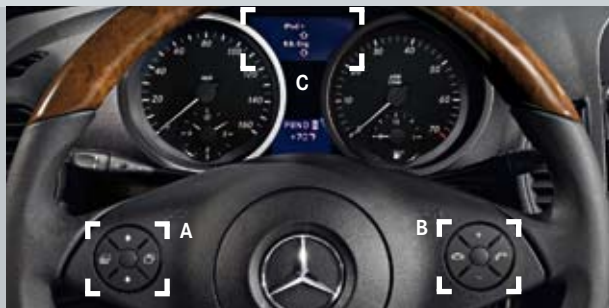

Navigation Map Update

ENTERTAINMENT
& COMMUNICATION

MEDIA INTEGRATION

Your music. Your Mercedes-Benz.

Taking your personal music collection with you wherever you go has never been easier. Mercedes-Benz now offers seamless integration of your iPod®/iPhone®² into the audio system of your SLK. With an interface that is compatible with any dock-connector – equipped iPod/iPhone device, your iPod/iPhone charges while connected. Steering wheel controls and a visual display of the track information make your iPod/iPhone a perfect fit with your Mercedes-Benz.

Comfortably control your iPod by using your steering wheel buttons:

- [A] *Navigate within the iPod music menu*
- [B] *Access the Main Menu and control the volume*
- [C] *View the artist and title information displayed in the vehicle's instrument cluster*