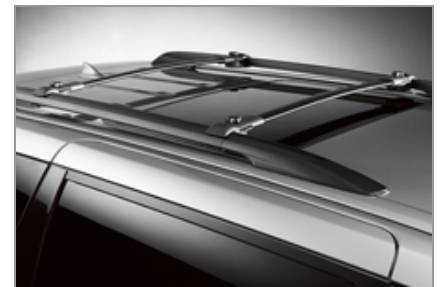

Cross Bars

$274.99

Built to meet Toyota's high quality standards for performance and strength, the cross bars are designed to install with ease and can be easily adjusted with no tools necessary. (Loading capacity 68 kg)