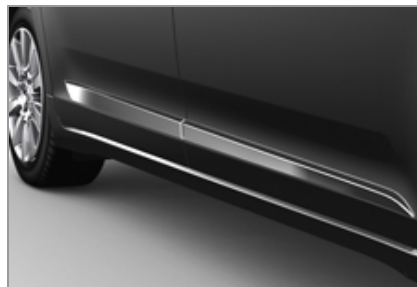

Chrome Accent Moulding

$244.98

This lower Chrome Accent Moulding is designed to accentuate the styling cues of the Sienna while adding a touch of class with its factory fit and bright chrome finish.