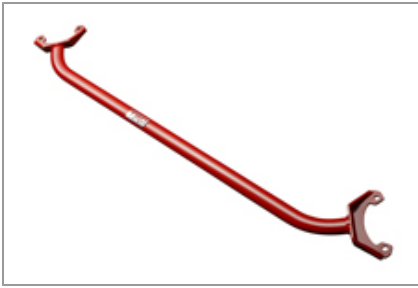

TRD Front Strut Brace

$524.97

TRD Strut Braces increase the chassis rigidity, reducing flex and handling imprecision in aggressive cornering or rough-road driving.