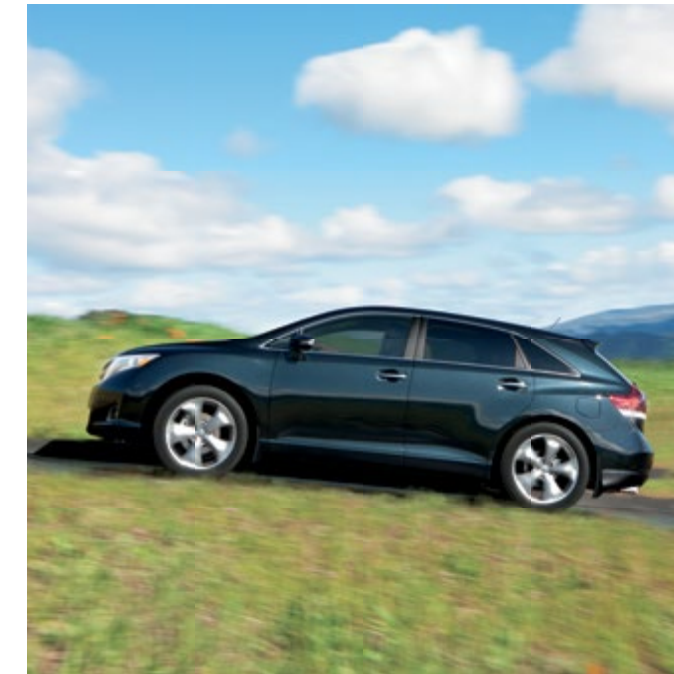

HILL-START ASSIST CONTROL

When accelerating from a standstill on an incline, Hill-start Assist Control will help prevent the vehicle from rolling backward. Once activated, the system holds the brakes for approximately three seconds as the driver switches from the brake pedal to the accelerator.

Venza V6 AWD with Limited Package shown in Cosmic Grey Mica.