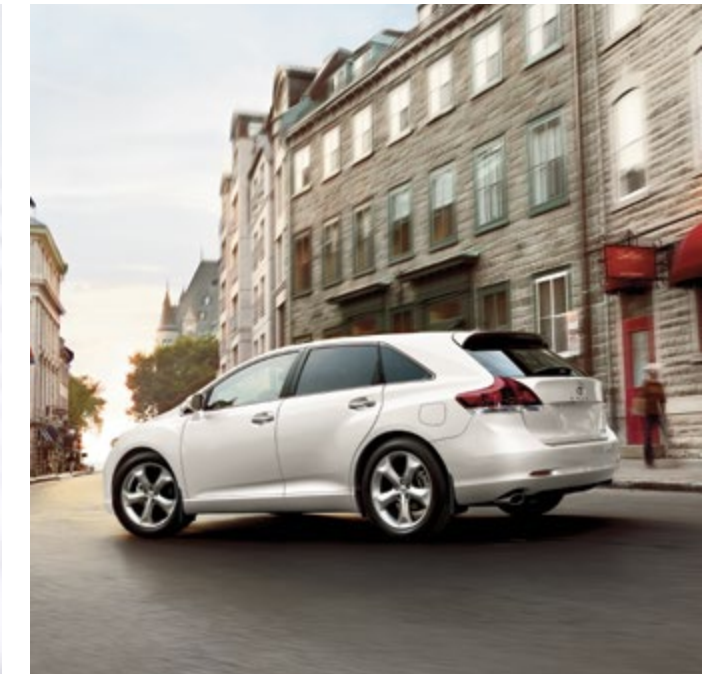

ALL-WHEEL DRIVE (AWD) WITH ACTIVE TORQUE CONTROL

The available AWD with active torque control monitors each wheel and distributes the engine's power to the appropriate wheel at the appropriate time. This advanced technology helps to optimize traction on any surface, rain or shine.

Venza V6 AWD with Limited Package shown in Blizzard Pearl.