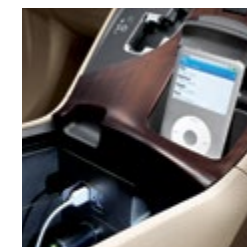

From its vast list of standard features to its impressive high-tech components, Venza really does turn the drive into an experience – one you'll enjoy every kilometre of the way.

**DISPLAY AUDIO SYSTEM®**  
The Display Audio System® features a 6.1-inch touch panel display with Bluetooth®3 wireless music streaming, and a unique "text-to-voice" feature that converts text messages from your phone into voice messages, which play through the vehicle's speaker system.