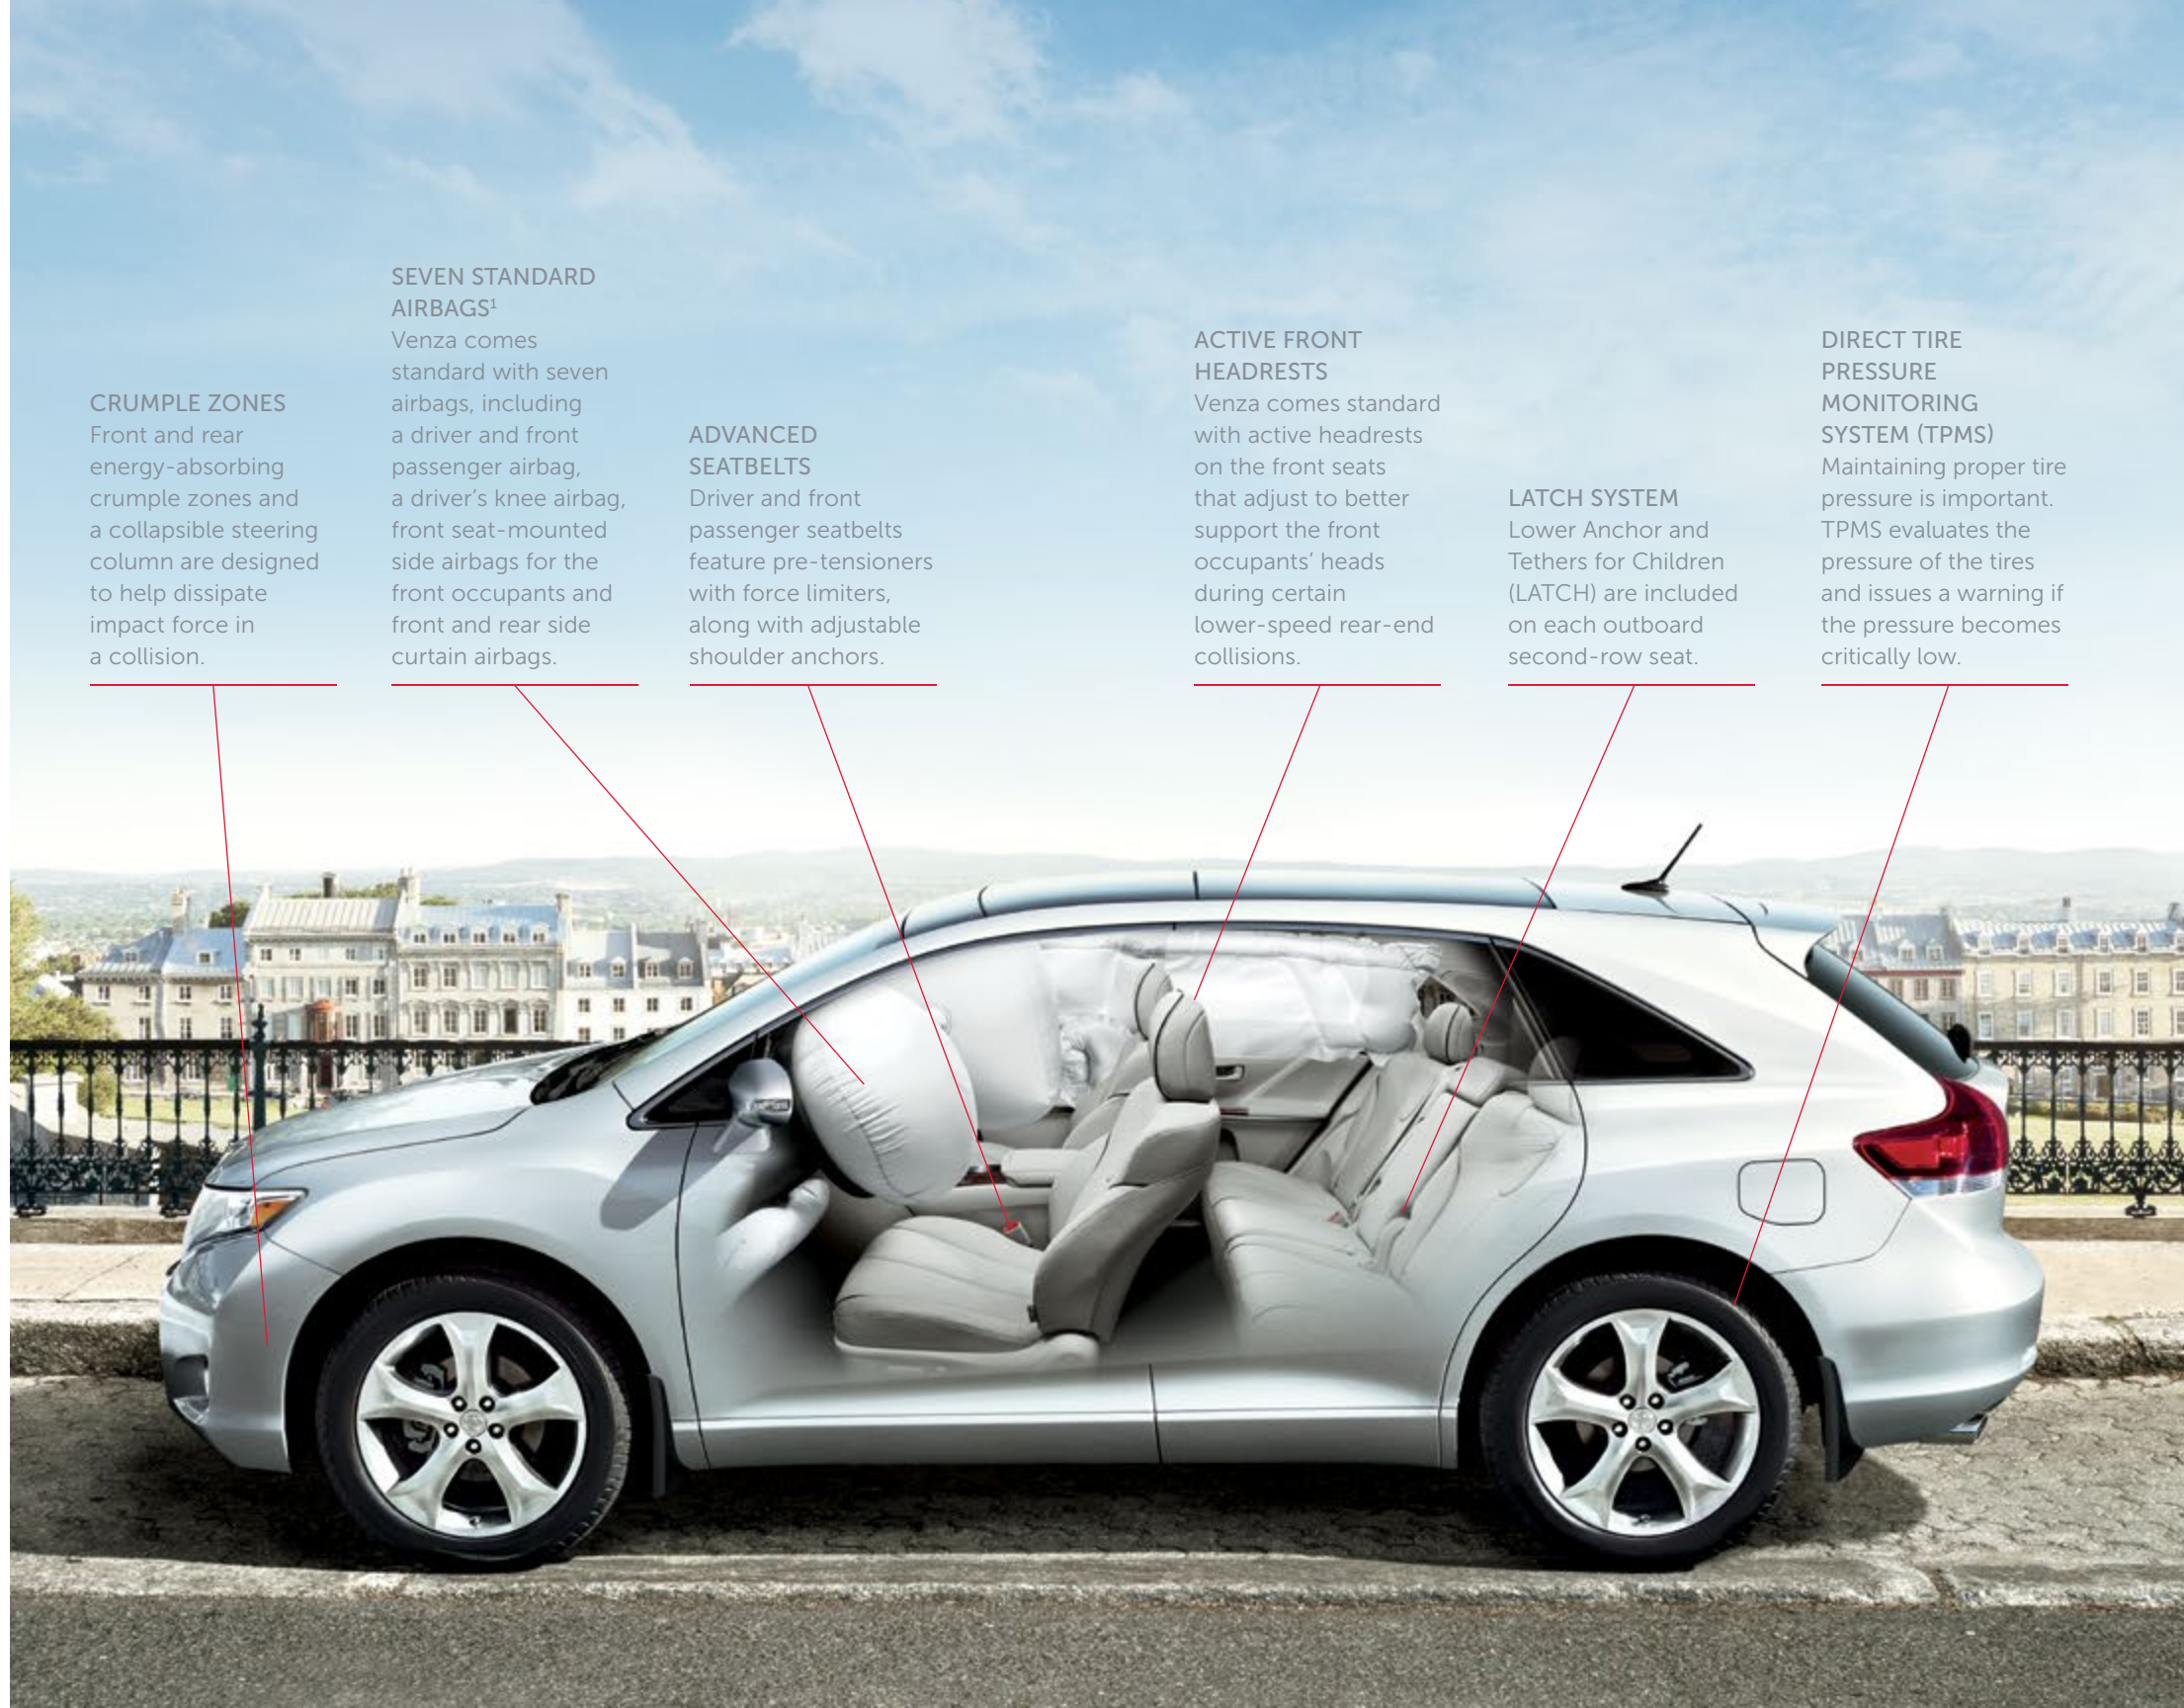

# Drive with confidence.

Venza knows safety.

When it comes to building automobiles, safety is Toyota's primary concern. That's why Venza is loaded with a host of the most vital safety features to help protect occupants during front, rear and side impacts.

## BACKUP CAMERA

Venza is available with a backup camera located above the rear licence plate. When in reverse, the camera displays the area behind the vehicle that's visible to the camera on the Display Audio<sup>®</sup> touch-screen.

## BLIND-SPOT CONVEX MIRRORS

The blind-spot convex mirrors extend your field of view on both the left and right side of the vehicle, allowing you to see if another car is approaching from either side.

## AUTOMATIC HIGH BEAM SYSTEM

A sensor located behind the rear view mirror helps enhance visibility at night by detecting oncoming vehicles and depending on the circumstances, automatically switches your high beams off and on. (Limited w/Technology Package)