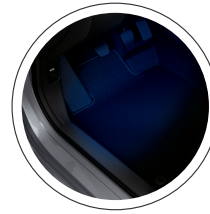

ACCESSORIES HONDA

CIVIC 5 DOOR

GENUINE HONDA ACCESSORIES	REGULAR PRICE	SPECIAL PRICE
PROTECTION PACKAGE (LX)	\$303.80	\$258.23
PROTECTION PACKAGE (SPORT)	\$303.80	\$258.23
AERO KIT	\$1,280.18	\$1,088.15
17" ALLOY WHEEL	\$2,229.86	\$1,895.38
17" ALLOY WHEEL (BLACK)	\$2,084.08	\$1,771.47
18" ALLOY WHEEL	\$2,932.40	\$2,492.54
ALL SEASON FLOOR MATS (HIGH WALL)	\$174.60	\$148.41
AMBIENT LIGHTING (BLUE)	\$213.64	\$181.59
AMBIENT LIGHTING (RED)	\$205.10	\$174.34
AUTO DAY/NIGHT MIRROR & ATTACHMENT	\$305.82	\$259.95
CAR COVER	\$285.49	\$242.67
CARGO NET	\$124.41	\$105.75
DOOR EDGE FILM	\$117.70	\$100.05
DOOR SILL TRIM (ILLUMINATED)	\$280.00	\$238.00
DOOR SILL TRIM (ILLUMINATED)	\$268.38	\$228.12
DOOR VISOR	\$239.12	\$203.25
DOOR VISOR WITH MOLDING	\$203.27	\$172.78
ENGINE BLOCK HEATER	\$193.90	\$164.82
FOG LIGHT	\$827.82	\$703.65
FRONT UNDERBODY SPOILER	\$409.23	\$347.85
SIDE UNDERBODY SPOILER	\$521.87	\$443.59
REAR UNDERBODY SPOILER	\$349.08	\$296.72
FULL NOSEMASK	\$237.83	\$202.16
HOOD EDGE DEFLECTOR	\$275.30	\$234.01
ILLUMINATED CONSOLE	\$371.19	\$315.51
ILLUMINATED CONSOLE	\$299.00	\$254.15
LOWER DOOR GARNISH	\$258.04	\$219.33
MOONROOF VISOR	\$237.04	\$201.48
REAR BUMPER APPLIQUE	\$107.74	\$91.58
REAR SEAT COVER	\$446.14	\$379.22
REAR SPLASH GUARD	\$113.31	\$96.31
REMOTE ENGINE STARTER BASE & ATTACHMENT	\$884.45	\$751.78
REMOTE ENGINE FOB	\$114.86	\$97.63
TRUNK TRAY	\$160.18	\$136.15
TRUNK TRAY	\$160.18	\$136.15
WHEEL LOCKS (EXPOSED)	\$75.16	\$63.89
WHEEL LOCKS (UNEXPOSED)	\$90.80	\$77.18
WHEEL LUG NUTS (CHROME)	\$96.26	\$81.82
WHEEL LUG NUTS (BLACK)	\$128.35	\$109.10
WIRELESS CHARGER SYSTEM & ATTACHMENT	\$694.37	\$590.21
BODY SIDE MOULDING	\$273.51	\$232.48
DOOR EDGE GUARDS	\$212.03	\$180.23
TAILGATE SPOILER	\$512.13	\$435.31
PAINT PENS	\$12.90	\$10.97

CARGO NET

FOG LIGHTS

ALL-SEASON FLOOR MATS

BLUE INTERIOR ILLUMINATION

DOOR VISORS

MOONROOF VISOR

TAILGATE SPOILER

WIRELESS PHONE CHARGER

CAR COVER

CHROME DOOR TRIM

TRUNK TRAY

CONSOLE ILLUMINATION