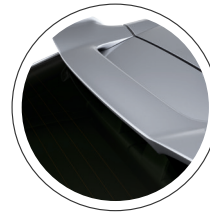

CARGO NET

FOG LIGHTS

ALL-SEASON FLOOR MATS

BLUE INTERIOR ILLUMINATION

DOOR VISORS

MOONROOF VISOR

TAILGATE SPOILER

WIRELESS PHONE CHARGER

CAR COVER

CHROME DOOR TRIM

TRUNK TRAY

CONSOLE ILLUMINATION