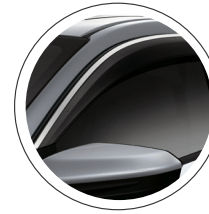

CARGO NET

FOG LIGHTS

ALL-SEASON FLOOR MATS

BLUE INTERIOR ILLUMINATION

DOOR VISORS

MOONROOF VISOR

TAILGATE SPOILER

WIRELESS PHONE CHARGER

CAR COVER

CHROME DOOR TRIM

TRUNK TRAY

CONSOLE ILLUMINATION